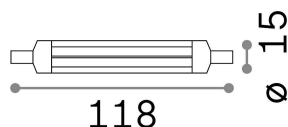

General info

Lampadine e accessori - Lampadine r7s

Ean	8021696253480
Item	R7s COB 13W 830Lm 4000K CRI80
Installation	-
Guarantee	5 years
Gross weight	0.01 kg
Volume	5e-05 m ³

Technical info

Net weight	0.01 kg
Insulation class	-
Compliance	CE
Power output	220-240 V AC 50 Hz
Dimmer	NO, On-Off
Power supply	Not required

Source info

Power	13 W
Emission	Diffuse
Max consumption	max 12,90 W
CCT LED	4000 K
Duration LED (t. 25°C)	20000 h
CRI	> 80
Light beam	-
Useful light flux	830 lm