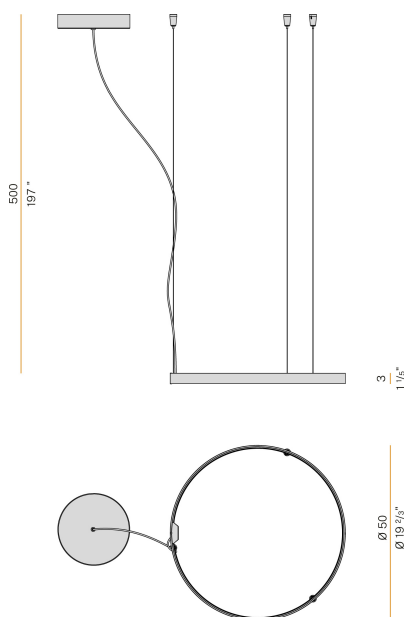

Technical drawing