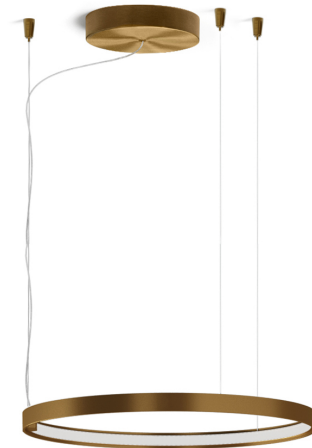

PANZERI

Zero Round Smart

220-240V AC dimmable (ZigBee)

L03317.050.0523

Data sheet

CODE	L03317.050.0523
SYSTEM POWER CONSUMPTION	25W
EFFICACY	81.56lm/W
LIGHT SOURCE	LED
LIGHT SOURCE LIFETIME	L70 (B50) 60.000h
COLOUR TEMPERATURE	2700K Ra>90
LIGHT DISTRIBUTION	diffused
POWER SUPPLY	220-240V AC
FREQUENCY	50/60Hz
ELECTRICAL CONFIGURATION	dimmable (ZigBee)
DRIVER	integrated included
NOMINAL LUMINOUS FLUX	2835lm
LUMEN OUTPUT	2039lm
EFFICIENCY	71.9%
WEIGHT	0,00 Kg
PROTECTION DEGREE	IP20
COLOUR TOLLERANCES	SDCM 3
PACKING DIMENSIONS	0,0 x 0,0 x 0,0 cm

Suspension lighting fixture for interiors, with direct and indirect light emission. Bended extruded aluminium structure in white, black, bronze, mat brass or titanium polyacrylic paint. Extruded polycarbonate diffuser with opaline finish. Suspension kit with griplocks and 5m (196,9") long steel cables. 5m (196,9") long power cable in transparent PVC. Power canopy with pickled sheet metal ceiling bracket and covering in white, black, bronze, mat brass or titanium polyacrylic paint.

Technical drawing

Polar diagram

PANZERI

Zero Round Smart

Accessories / dimming

YCO.T001

Remote controller for ZigBee wireless devices, supporting switch and dimming control of 4 groups with up to 30 lighting fixtures maximum.