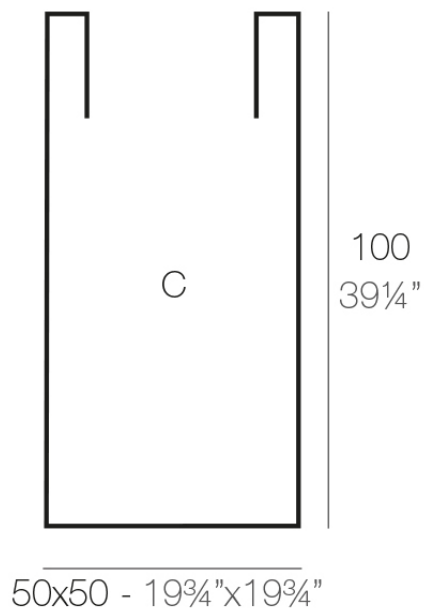

Info

Description

Pot made of polyethylene resin by rotational moulding. 100% Recyclable. Item suitable for indoor and outdoor use. Available in different finishes.

Weight: 14 Kg

CUBO ALTO 50 x 100 cm
HIGH CONE 19 3/4" x 39 1/4"

C = 249 L x 100 cm
C = 66 gal x 39 1/4"

Finishes

finishes

SIMPLE

Ref. 41451

purjai red

ice

orange