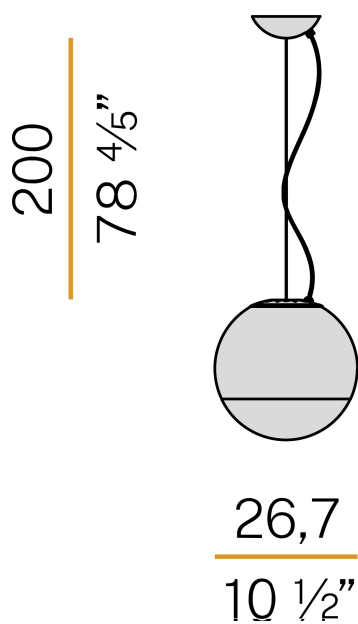

PANZERI

Smoke

220-240V AC
L01541.027.0200

 titanium/white diffuser

Data sheet

CODE	L01541.027.0200
SYSTEM POWER CONSUMPTION	max 116W
EFFICACY	11.47lm/W
LIGHT SOURCE	LED retrofit / halogen
LIGHT SOURCE KIT	* included
COMPATIBLE SOURCES	LED retrofit bulb 21W E27 2700K Ra80 2500lm (dimmmable)* / max 116W E27
COLOUR TEMPERATURE	2700K Ra>80
LIGHT DISTRIBUTION	diffused
POWER SUPPLY	220-240V AC
FREQUENCY	50/60Hz
NOMINAL LUMINOUS FLUX	2500lm
LUMEN OUTPUT	1330lm
EFFICIENCY	53.2%
WEIGHT	2.46 Kg
PROTECTION DEGREE	IP20
PACKING DIMENSIONS	0,0 x 0,0 x 0,0 cm

Suspension lighting fixture for interiors, with direct and indirect light emission. Pickled sheet metal structure in titanium polyacrylic paint. Diffuser in hand-crafted blown glass with white or smoke-grey shaded effect. 2m (78,7") long steel suspension cable. 2m (78,7") long power cable in transparent PVC. Power canopy with galvanized sheet metal ceiling bracket and pickled sheet metal covering in titanium polyacrylic paint.

Technical drawing

Polar diagram