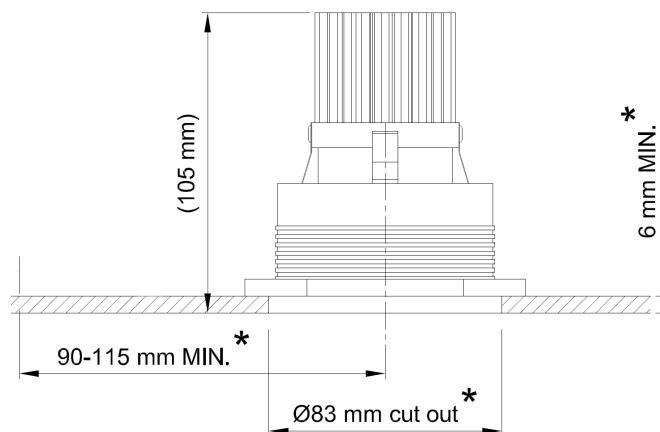

Name **FLATSPOT 1 TRIM 12V - LED**
 Number **F007**
 Collection **FLATSPOT**

TEKNA

General

Location Indoor
 Main material Aluminum alloy
 IP rating IP20
 Class III
 Bathroom zone Zone 3
 Voltage 12V ac/dc
 CC 0,9A
 Driver Required Yes
 Cable length (m) 0,3
 Dimenstions (mm/ W-H-D) .
 Mounting method Ceiling installation kit
 Brut weight (kg) 0.300
 Gross weight (kg) 0.200
 Packing (mm / W-H-D) 160x110x90
 Energy Efficiency % .

Lamp

Light source Soraa Led
 Number of light sources 1
 Soket Type GU-5.3
 Bulb shape MR16
 Max Lamp Length 46mm
 power consumption 9W
 Driver-Luminous Flux 490lm
 Colour Temp 2700K / 3000K
 CRI 96
 Lifetime 35000
 Beam angle 25° / 36°