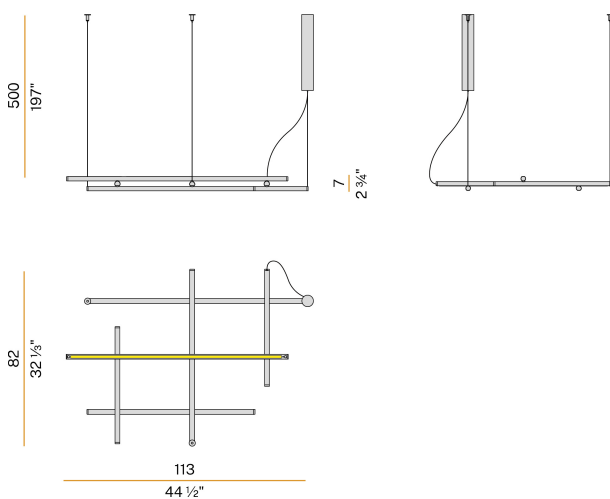

### Data sheet

CODE	L02919.115.0502
SYSTEM POWER CONSUMPTION	80W
EFFICACY	26.48lm/W
LIGHT SOURCE	LED
LIGHT SOURCE LIFETIME	L70 (B10) 60.000h
COLOUR TEMPERATURE	2700K Ra>90
LIGHT DISTRIBUTION	diffused
POWER SUPPLY	220-240V AC
FREQUENCY	50/60Hz
ELECTRICAL CONFIGURATION	dimmable (DALI/Push DIM)
DRIVER	integrated included
NOMINAL LUMINOUS FLUX	9072lm
LUMEN OUTPUT	2118lm
EFFICIENCY	23.3%
WEIGHT	2,80 Kg
PROTECTION DEGREE	IP20
COLOUR TOLLERANCES	SDCM 3
PACKING DIMENSIONS	87,0 x 118,0 x 14,0 cm

### Technical drawing