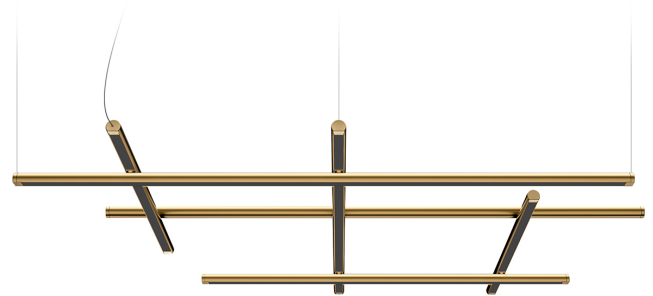

### Data sheet

CODE	L02919.115.0502
SYSTEM POWER CONSUMPTION	80W
EFFICACY	26.48lm/W
LIGHT SOURCE	LED
LIGHT SOURCE LIFETIME	L70 (B10) 60.000h
COLOUR TEMPERATURE	2700K Ra>90
LIGHT DISTRIBUTION	diffused
POWER SUPPLY	220-240V AC
FREQUENCY	50/60Hz
ELECTRICAL CONFIGURATION	dimmable (DALI/Push DIM)
DRIVER	integrated included
NOMINAL LUMINOUS FLUX	9072lm
LUMEN OUTPUT	2118lm
EFFICIENCY	23.3%
WEIGHT	2,80 Kg
PROTECTION DEGREE	IP20
COLOUR TOLLERANCES	SDCM 3
PACKING DIMENSIONS	87,0 x 118,0 x 14,0 cm

Suspension lighting fixture for interiors, with direct and indirect light emission. Extruded aluminium structure in white, mat black, bronze, mat brass or titanium polyacrylic paint.

Joints in turned brass and die-cast aluminium in polyacrylic paint.

Die-cast aluminium end caps in polyacrylic paint.

Extruded polycarbonate diffusers with black finish.

Reversible suspension kit with griplocks and 5m (196,9") long steel cables.

5m (196,9") long power cable in transparent PVC.