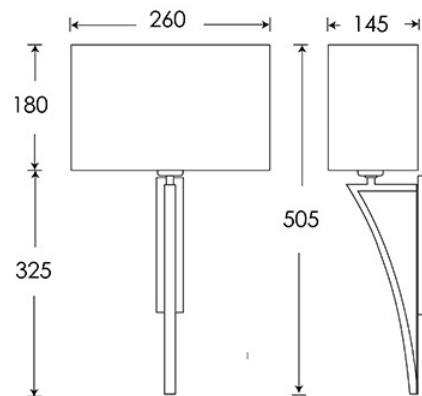

HEATHFIELD & CO

PRODUCT SPECIFICATION SHEET

Wall Light | YVES ANTIQUE BRASS

WALL LIGHT

Material: Metal
Finish shown: Antique Brass
Code: WL-YVES-ABRS

LAMPSHADE AS SHOWN

10" Crescent Black Satin
Shade code: SH-10-CRES
Shade lining: Gold PVC

SWITCHING & PLUG

Hardwired

WEIGHT

0.6 kg approx.

LAMPING

1 x E14 Lampholder - 25W max. LED bulb recommended.

FIXING NOTE

It is the buyer's responsibility to ensure that suitable fixings are used.

Dimensions in mm and approximate.

H&CO

Decorative lighting
for beautiful spaces

www.heathfield.co.uk | +44 (0) 1732 350450 | sales@heathfield.co.uk

Unit 1, Priory Road, Tonbridge, Kent, TN9 2AF, United Kingdom