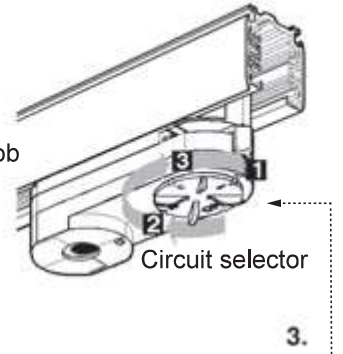

(Install)

(Uninstall)

LIGHT SOURCE
FUENTE DE LUZ

1xGU10 MAX 11W no incl

TECHNICAL FEATURES
CARACTERÍSTICAS TÉCNICAS

100V-240V ~50Hz/60Hz		±60°	±120°
			0,80Kg 1,76 lbs