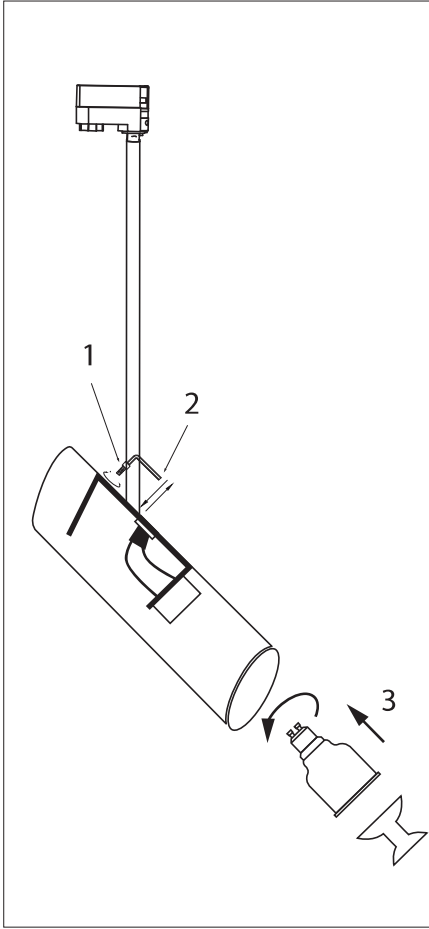

(Install)

(Uninstall)

LIGHT SOURCE
FUENTE DE LUZ

1xGU10 MAX 11W no incl

TECHNICAL FEATURES
CARACTERÍSTICAS TÉCNICAS

100V-240V ~50Hz/60Hz		±60°	±120°
			0,80Kg 1,76 lbs