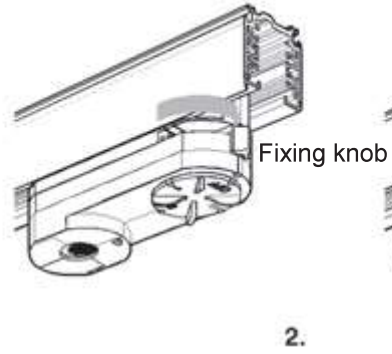

(Install)

(Uninstall)

LIGHT SOURCE
FUENTE DE LUZ

1xGU10 MAX 11W no incl

TECHNICAL FEATURES
CARACTERÍSTICAS TÉCNICAS

100V-240V ~50Hz/60Hz		±60°	±120°
			0,80Kg 1,76 lbs