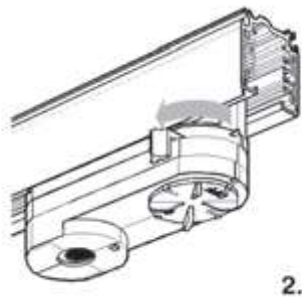

(Install)

(Uninstall)

LIGHT SOURCE
FUENTE DE LUZ

1xGU10 MAX 11W no incl

TECHNICAL FEATURES
CARACTERÍSTICAS TÉCNICAS

100V-240V ~50Hz/60Hz		±60°	±120°
			0,80Kg 1,76 lbs