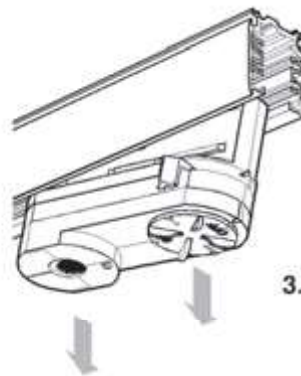

(Install)

(Uninstall)

LIGHT SOURCE
FUENTE DE LUZ

1xGU10 MAX 11W no incl

TECHNICAL FEATURES
CARACTERÍSTICAS TÉCNICAS

100V-240V ~50Hz/60Hz		±60°	±120°
			0,80Kg 1,76 lbs