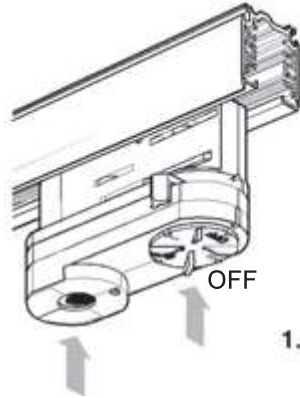

(Install)

(Uninstall)

LIGHT SOURCE
FUENTE DE LUZ

1xGU10 MAX 11W no incl

TECHNICAL FEATURES
CARACTERÍSTICAS TÉCNICAS

100V-240V ~50Hz/60Hz		±60°	±120°
			0,80Kg 1,76 lbs