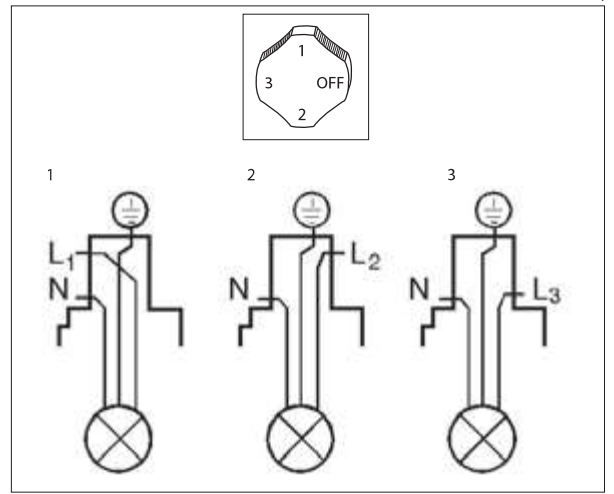

(Install)

(Uninstall)

LIGHT SOURCE
FUENTE DE LUZ

1xGU10 MAX 11W no incl

TECHNICAL FEATURES
CARACTERÍSTICAS TÉCNICAS

100V-240V ~50Hz/60Hz		±60°	±120°
			0,80Kg 1,76 lbs