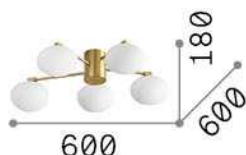

General info

Indoor - Ceiling lamps

Ean	8021696316697
Item	HERMES PL5 D60 OTTONE
Installation	Ceiling lamps
Guarantee	5 years
Gross weight	3.31 kg
Volume	0.020873 m ³

Technical info

Net weight	2.7 kg
Insulation class	II
Protection index	IP20
Compliance	CE
Operating temperature	0° ~ +40 °C
Dimmer	Determined by the light bulb
Power output	220-240 V AC
Power supply	Not required

Source info

Integrated source	Light bulb (included)
Replaceable source	Replaceable
Power	G9 max 5 x 28 W
Emission	Direct
Max consumption	-
Bulb included	1 - E14 OLIVA 4W 3000K CRI80 SATIN