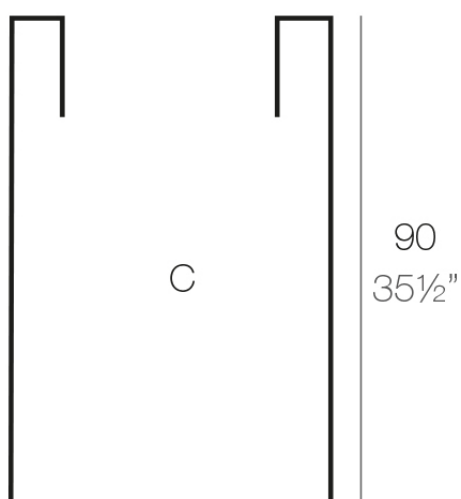

Info

Description

Pot made of polyethylene resin by rotational moulding. 100% Recyclable. Item suitable for indoor and outdoor use. Available in different finishes.

Weight: 13 Kg

60x60 - 23½"x23½"

CUBO ALTO 60 x 90 cm

HIGH CONE 23½" X 35½"

C = 320 L x 90 cm

C = 84½ gal x 35½"

Finishes

finishes

SIMPLE

Ref. 41460

purjai red