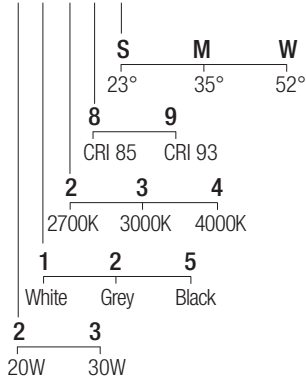

Supply current
230VAC

Power
20-30W

Dimensions

Photometric diagrams

CCT/CRI/Flux

CCT	CRI85		CRI93		Power
	Flux	Flux	Flux	Flux	
2700K	1830 lm	1700 lm	2560 lm	2380 lm	20 W / 30 W
3000K	2000 lm	1830 lm	2800 lm	2560 lm	20 W / 30 W
4000K	2100 lm	1950 lm	2940 lm	2730 lm	20 W / 30 W

Code construction

CU X X X X X

Note: dimmable version available on request