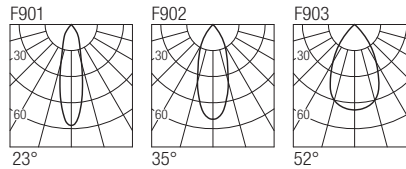

Supply current
230VAC

Power
20-30W

Dimensions

Photometric diagrams

CCT/CRI/Flux

CCT	CRI85		CRI93		Power
	Flux	Flux	Flux	Flux	
2700K	1830 lm	1700 lm	2560 lm	2380 lm	20 W / 30 W
3000K	2000 lm	1830 lm	2800 lm	2560 lm	20 W / 30 W
4000K	2100 lm	1950 lm	2940 lm	2730 lm	20 W / 30 W