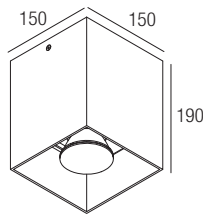

Supply current
230VAC

Power
20-30W

Dimensions

Photometric diagrams

CCT/CRI/Flux

CCT	CRI85		CRI93		Power
	Flux	Flux	Flux	Flux	
2700K	1830 lm	1700 lm	2560 lm	2380 lm	20 W / 30 W
3000K	2000 lm	1830 lm	2800 lm	2560 lm	20 W / 30 W
4000K	2100 lm	1950 lm	2940 lm	2730 lm	20 W / 30 W