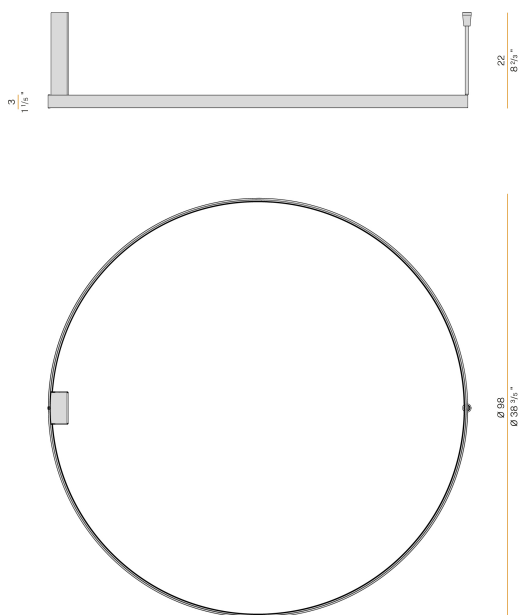

### Data sheet

CODE	P03302.100.0502
SYSTEM POWER CONSUMPTION	54W
EFFICACY	75.54lm/W
LIGHT SOURCE	LED
LIGHT SOURCE LIFETIME	L70 (B50) 60.000h
COLOUR TEMPERATURE	2700K Ra>90
LIGHT DISTRIBUTION	diffused
POWER SUPPLY	220-240V AC
FREQUENCY	50/60Hz
ELECTRICAL CONFIGURATION	dimmable (DALI/Push DIM)
DRIVER	integrated included
NOMINAL LUMINOUS FLUX	5670lm
LUMEN OUTPUT	4079lm
EFFICIENCY	71.9%
WEIGHT	2,06 Kg
PROTECTION DEGREE	IP20
COLOUR TOLLERANCES	SDCM 3
PACKING DIMENSIONS	107,0 x 107,0 x 11,0 cm

### Technical drawing