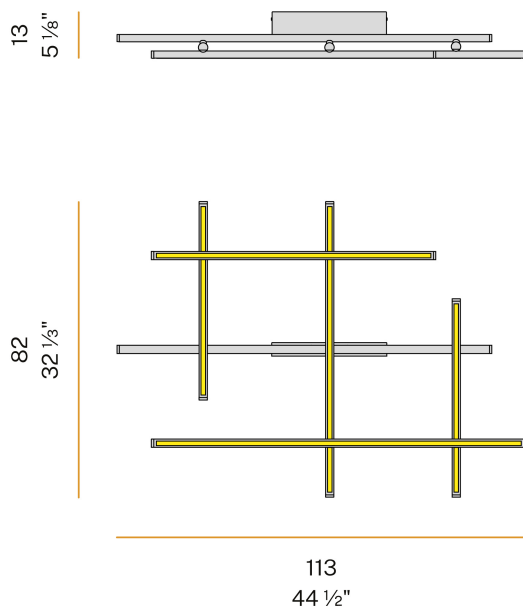

### Data sheet

CODE	P02906.115.0502
SYSTEM POWER CONSUMPTION	78W
EFFICACY	30.2lm/W
LIGHT SOURCE	LED
LIGHT SOURCE LIFETIME	L70 (B10) 60.000h
COLOUR TEMPERATURE	2700K Ra>90
LIGHT DISTRIBUTION	diffused
POWER SUPPLY	220-240V AC
FREQUENCY	50/60Hz
ELECTRICAL CONFIGURATION	dimmable (DALI/Push DIM)
DRIVER	integrated included
NOMINAL LUMINOUS FLUX	8316lm
LUMEN OUTPUT	2356lm
EFFICIENCY	28.3%
WEIGHT	2,97 Kg
PROTECTION DEGREE	IP20
COLOUR TOLLERANCES	SDCM 3
PACKING DIMENSIONS	87,0 x 118,0 x 14,0 cm

### Technical drawing

### Polar diagram