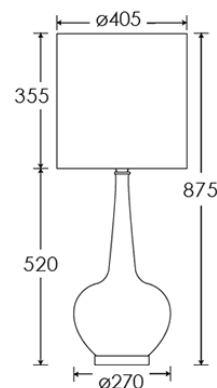

HEATHFIELD & CO

PRODUCT SPECIFICATION SHEET

Table Lamp | GRACE TUSCAN TEAL

LAMP BASE

Material: Glass
Finish shown: Tuscan Teal
Metalwork: Antique Brass
Code: TL-GRAC-ABRS-TSTL

LAMPSHADE AS SHOWN

16" Grace Drum Porcelain Silk
Shade code: SH-16-MEDR-GRA
Shade lining: White PVC

FLEX

1.5 metres of Antique Gold twisted flex. Alternative colours can be specified from our collection.

SWITCHING & PLUG

Black 13 AMP UK plug & inline switch. Alternative plug types available.

BASE WEIGHT

4.3 kg approx.

LAMPING

1 x E27 Lampholder - 60W max. LED bulb recommended.

WARRANTY

12 Months

FINISHING NOTE

All our glasswork is hand blown and will vary from piece to piece - variations in form and proportion. Colour formation, pattern and finishing details are unique to each lamp and it is part of the charm that no two products are exactly the same.

CLEANING INSTRUCTIONS

The finishes on this luminaire only require regular cleaning with a soft dry duster. Abrasive or chemical cleaners may harm the finish and should not be used. Shade to be dusted with a clean dry cloth.

Dimensions in mm and approximate

H&CO

Decorative lighting
for beautiful spaces

www.heathfield.co.uk | + 44 (0) 1732 350450 | sales@heathfield.co.uk

Unit 1, Priory Road, Tonbridge, Kent, TN9 2AF, United Kingdom