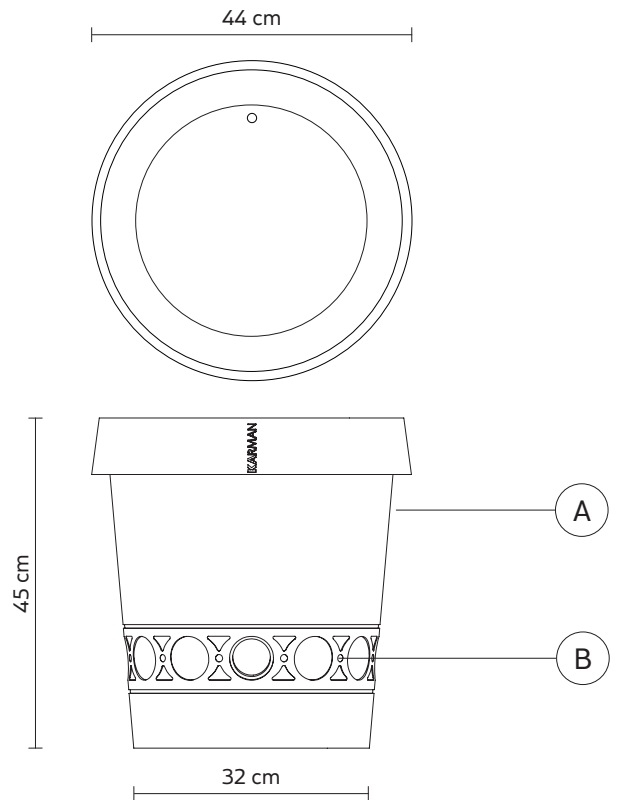

GERVASO floor lamp 2 lights 40°

Matteo Ugolini design

year 2017

DATA SHEET - HP147 6G EXT

STRUCTURE "A"

material	concrete	
colour	dove grey	

DIFFUSER "B"

material	frosted glass	
----------	---------------	---

ELECTRICAL CABLE

colour	black	
--------	-------	---

LIGHT BEAM

opening angle of the light 40°

ELECTRICAL SYSTEM

source	LED 2x12W, 1140lumen - 3000K class A+
--------	---

PACKAGING

nr. of collis	1
net weight/kg	30
gross weight/kg	
packaging/cm	

EMISSION OF LIGHT

one directional

CERTIFICATION

IEC	60598-1:2008
EN	60598-1:2008 + A11:2009

IP rate	IP45 - article Gervaso IP65 - light kit
LED	equipped

COLLECTION