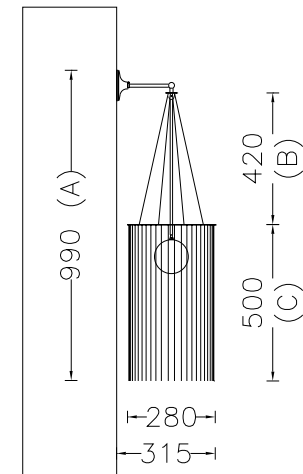

SIMPLE LAMPS | CIRCULAR CROPPED - WALL LANTERN - 280 | CIR-CRO-280-WL

DESCRIPTION

An addition to our 'Circular Cropped' family in the 'Basic Lamps' collection - This simple elegant wall-lantern is identical to its pendant counterpart except it is mounted onto the wall instead of the ceiling. Illuminated by 1x G9 Halogen/LED bulb within handmade frosted pyrex glass diffuser with OR by 1x E12/14 vintage style LED bulb.

PRODUCT SIZE

SHADE SIZE: 280X315W X 500MM / TOTAL HEIGHT: 990MM

PACKAGING DIMENSIONS

440MM(W) X 440MM(L) X 330MM(H)

LAMP TYPE & NO

1 X G9-HALOGEN 18-40 WATT LAMPS (40W) OR 1X G9-2.5W LEDS. OR 1 X E12/14 OR E26/27 LED

CLASS II
IP RATING 20
QC RATING 21

VOLTAGE RANGE
110-240V

PRODUCT MARKS & RATINGS

WEIGHT 3KG
PACKED 7KG WEIGHT

TECHNICAL DRAWING

INTERACT

SELECT COLOUR

- SILVER *
- BRASS *
- COPPER *
- SMOKE *
- MIXED METALIC *
- RUST *
- WHITE
- RED
- BLACK

* METALLIC

CUSTOMISE DIMENSIONS

A

B

C

LAMP TYPE

QUANTITY

ADDITIONAL COMMENTS