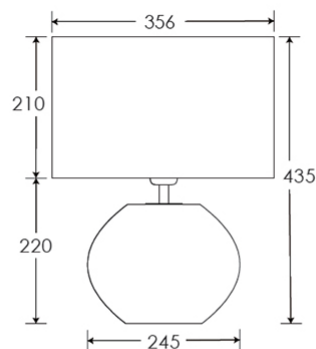

Lampshade: 14" Oval / SH-14-OVAL

Flex: UK & EU 1.5 metres of Black twisted flex /
US Black braided flex

TECHNICAL INFORMATION

Weight: 7.7kg / 17lbs

Plug: Black 13amp UK plug /

Black Schuko EU plug / Black US polarised plug

Switching: Black inline switch

Lamping: 1x E27 lampholder / 1x E26 US lampholder
60W max. LED lamps recommended.

Lamps not included

BASE HEIGHT: 220 mm / 8^{3/4}"

TOTAL HEIGHT: 435 mm / 17"

BASE WIDTH: 245 mm / 9^{3/4}"

SHADE WIDTH: 355 mm / 14"

UKCA / CE / UL COMPLIANT

WARRANTY

10 years*

FINISHING NOTE

All our glasswork is hand blown and will vary from piece to piece - variations in form and proportion. Colour formation, pattern and finishing details are unique to each lamp and it is part of the charm that no two products are exactly the same.

*Please refer to our Terms & Conditions for further information.

Dimensions in mm and approximate

H&
CO

LIGHT BEYOND DESIGN