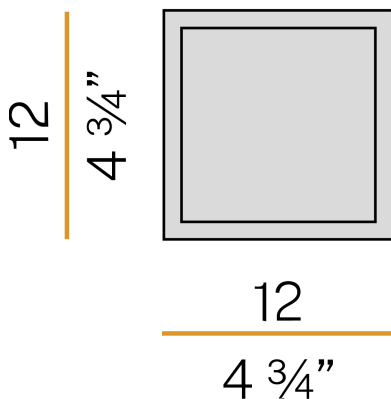

Technical drawing