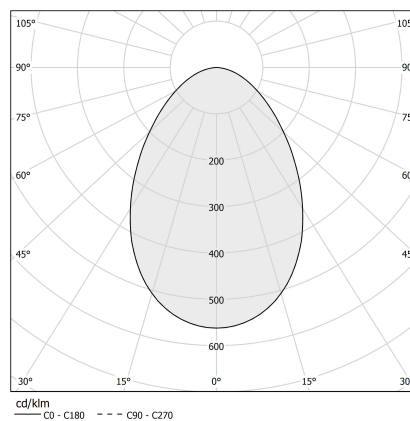

### Data sheet

CODE	EP04444.000.0406
SYSTEM POWER CONSUMPTION	10W
EFFICACY	59.5lm/W
LIGHT SOURCE	LED
LIGHT SOURCE LIFETIME	L70 (B50) 60.000h
COLOUR TEMPERATURE	3000K Ra>90
LIGHT DISTRIBUTION	diffused
POWER SUPPLY	220-240V AC
FREQUENCY	50/60Hz
ELECTRICAL CONFIGURATION	ON-OFF
DRIVER	integrated included
NOMINAL LUMINOUS FLUX	850lm
LUMEN OUTPUT	595lm
EFFICIENCY	70%
WEIGHT	0,69 Kg
PROTECTION DEGREE	IP44
COLOUR TOLLERANCES	SDCM 3
PACKING DIMENSIONS	19,0 x 19,0 x 14,0 cm

### Technical drawing

### Polar diagram