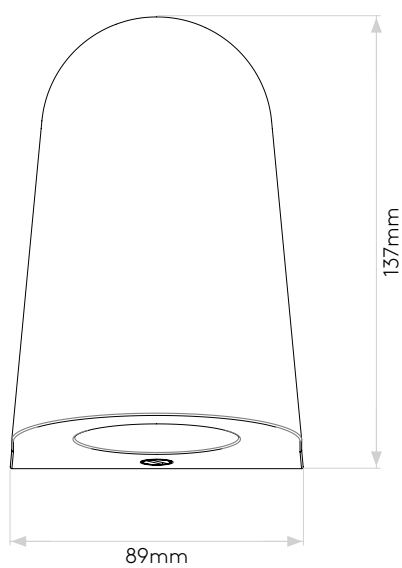

Please note that some dimensions may vary slightly due to manufacturing tolerances, this includes cable entry and fixing holes

Veuillez noter que certaines dimensions peuvent varier légèrement en raison des tolérances de fabrication, y compris l'entrée de câble et les trous de fixation.

Bitte beachten Sie, dass die Maße Fertigungstoleranzen unterliegen und daher in geringem Umfang von der angegebenen Größe abweichen können. Dies gilt auch für Kabeleingänge und Befestigungslöcher.

Si prega notare che possono esserci piccole variazioni in alcune dimensioni dovute alle tolleranze di produzione, queste includono l'ingresso del cavo e i fori di fissaggio.