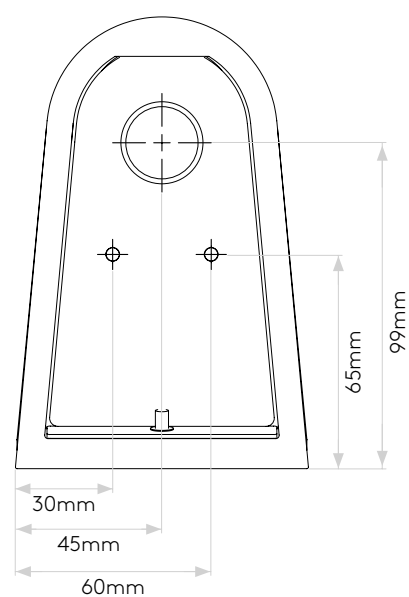

Please note that some dimensions may vary slightly due to manufacturing tolerances, this includes cable entry and fixing holes

Veuillez noter que certaines dimensions peuvent varier légèrement en raison des tolérances de fabrication, y compris l'entrée de câble et les trous de fixation.

Bitte beachten Sie, dass die Maße Fertigungstoleranzen unterliegen und daher in geringem Umfang von der angegebenen Größe abweichen können. Dies gilt auch für Kabeleingänge und Befestigungslöcher.

Si prega notare che possono esserci piccole variazioni in alcune dimensioni dovute alle tolleranze di produzione, queste includono l'ingresso del cavo e i fori di fissaggio.