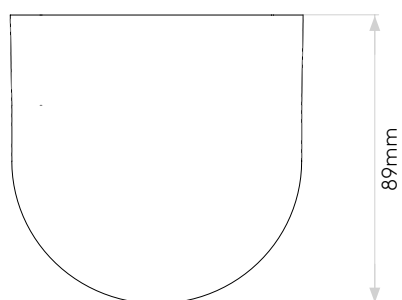

Please note that some dimensions may vary slightly due to manufacturing tolerances, this includes cable entry and fixing holes

Veuillez noter que certaines dimensions peuvent varier légèrement en raison des tolérances de fabrication, y compris l'entrée de câble et les trous de fixation.

Bitte beachten Sie, dass die Maße Fertigungstoleranzen unterliegen und daher in geringem Umfang von der angegebenen Größe abweichen können. Dies gilt auch für Kabeleingänge und Befestigungslöcher.

Si prega notare che possono esserci piccole variazioni in alcune dimensioni dovute alle tolleranze di produzione, queste includono l'ingresso del cavo e i fori di fissaggio.