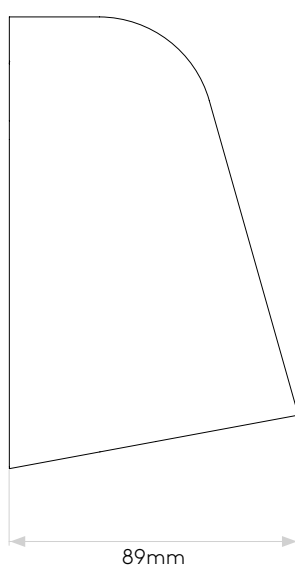

Please note that some dimensions may vary slightly due to manufacturing tolerances, this includes cable entry and fixing holes

Veuillez noter que certaines dimensions peuvent varier légèrement en raison des tolérances de fabrication, y compris l'entrée de câble et les trous de fixation.

Bitte beachten Sie, dass die Maße Fertigungstoleranzen unterliegen und daher in geringem Umfang von der angegebenen Größe abweichen können. Dies gilt auch für Kabeleingänge und Befestigungslöcher.

Si prega notare che possono esserci piccole variazioni in alcune dimensioni dovute alle tolleranze di produzione, queste includono l'ingresso del cavo e i fori di fissaggio.