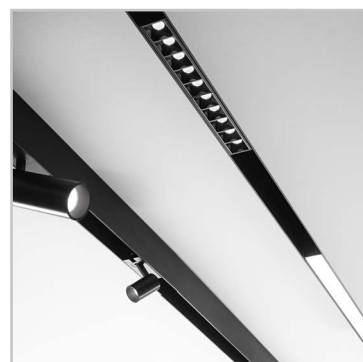

Code	222950
Item name	ARCA WIDE 60 CM 3000K
Source	LED SMD SAMSUNG
Power	26W
Driver included	No
Driver available	On/Off
Lumen	3300 Lm
MacAdam	3SDC
Beam	100°
CCT	3000K
CRI	≥80
UGR	No
LED Life	50.000 h
Insulation class	Class III
IP	20
Material	Aluminum
Warranty	5 years
Net Weight	0,700 Kg
Volume	0,0087 m³
Base / Hole	60,5 x 3,5 cm

LINEAR SYSTEM

Extruded aluminum linear system compatible with a wide range of lighting fittings with magnetic fixing and mechanical safety lock. The system is anodized and varnished. It is available in black color and for different kind of installations: ceiling, suspension, or flush in plasterboard ceilings. Modules can be assembled according to the desired arrangement. The body section for the ceiling and suspension versions is 42 mm wide and 85 mm high, while the body for recessed version is 86 mm wide and 90 mm high. Both models are available in two lengths: 1000 mm and 3000 mm. Possibility of assembly with different source modules: the WIDE diffusing module, the ACCENT module with UGR control lower than 19, the TRACK or PENDANT modules for SPOT illumination with different emission angles. Integrated LEDs, possibility of color temperature of 3000 K or 4000 K; starting binning ≤3-Step MacAdam; min. 80% of luminous flux remaining after 50,000 h duration; IP20 protection; insulation class III. The 48V power supply gives great versatility and safety, with reversible settlement that can be modified if necessary. The system is suitable for environments where professional lighting with minimal design is required, such as OFFICES and SHOPS.