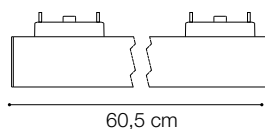

Code	222950
Item name	ARCA WIDE 60 CM 3000K
Source	LED SMD SAMSUNG
Power	26W
Driver included	No
Driver available	On/Off
Lumen	3300 Lm
MacAdam	3SDC
Beam	100°
CCT	3000K
CRI	≥80
UGR	No
LED Life	50.000 h
Insulation class	Class III
IP	20
Material	Aluminum
Warranty	5 years
Net Weight	0,700 Kg
Volume	0,0087 m³
Base / Hole	60,5 x 3,5 cm

LINEAR SYSTEM

Extruded aluminum linear system compatible with a wide range of lighting fittings with magnetic fixing and mechanical safety lock. The system is anodized and varnished. It is available in black color and for different kind of installations: ceiling, suspension, or flush in plasterboard ceilings. Modules can be assembled according to the desired arrangement. The body section for the ceiling and suspension versions is 42 mm wide and 85 mm high, while the body for recessed version is 86 mm wide and 90 mm high. Both models are available in two lengths: 1000 mm and 3000 mm. Possibility of assembly with different source modules: the WIDE diffusing module, the ACCENT module with UGR control lower than 19, the TRACK or PENDANT modules for SPOT illumination with different emission angles. Integrated LEDs, possibility of color temperature of 3000 K or 4000 K; starting binning ≤3-Step MacAdam; min. 80% of luminous flux remaining after 50,000 h duration; IP20 protection; insulation class III. The 48V power supply gives great versatility and safety, with reversible settlement that can be modified if necessary. The system is suitable for environments where professional lighting with minimal design is required, such as OFFICES and SHOPS.

Code	223155 223162 223179
Item name	ARCA DRIVER ON/OFF
Power	60W 90W 150W
Output	48V
Current	1300 mA 2000 mA 3200 mA
Measure	171x62x37 mm 220x68x37 mm 228x68x37 mm