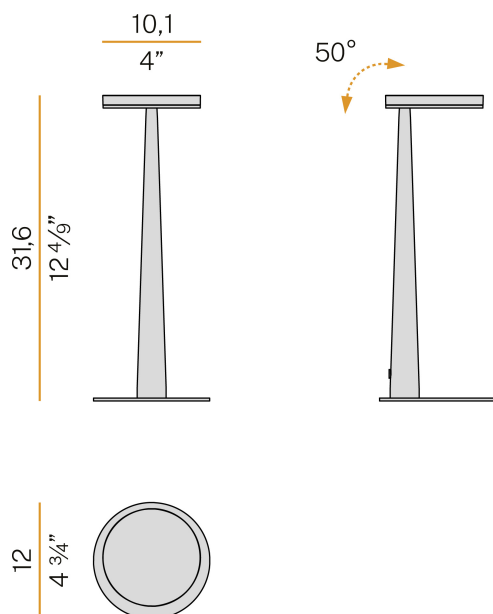

## Bella

220-240V AC dimmable (Step DIM)

C05202.011.0509

### Data sheet

CODE	C05202.011.0509
SYSTEM POWER CONSUMPTION	5W
EFFICACY	77.6lm/W
LIGHT SOURCE	LED
LIGHT SOURCE LIFETIME	L80 (B10) 70.000h
COLOUR TEMPERATURE	2700K Ra>90
LIGHT DISTRIBUTION	adjustable
POWER SUPPLY	220-240V AC
FREQUENCY	50/60Hz
ELECTRICAL CONFIGURATION	dimmable (Step DIM)
DRIVER	integrated included
NOMINAL LUMINOUS FLUX	460lm
LUMEN OUTPUT	388lm
EFFICIENCY	84.3%
WEIGHT	0,88 Kg
PROTECTION DEGREE	IP20
COLOUR TOLLERANCES	SDCM 3
PACKING DIMENSIONS	17,0 x 40,0 x 16,0 cm

Table lighting fixture for interiors, with swivelling light beam.  
Pickled sheet metal bearing base in polyacrylic paint.  
Body in tapered steel tube in white, black, bronze, mat brass or titanium polyacrylic paint.  
Turned brass joint in polyacrylic paint.  
Die-cast aluminium structure in polyacrylic paint.  
Die-cast aluminium swivelling head in polyacrylic paint.  
Modelled acrylic diffuser with mat finish.  
Aluminium closing disk in polyacrylic paint.  
Push-button to adjust luminosity according to 5 levels of visual comfort.  
Equipped with a 1,4m (55,1") long power cable with jack connector and adapter plug.

### Polar diagram