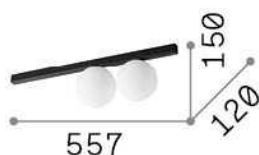

General info

Indoor - Ceiling lamps

Ean	8021696328447
Item	BINOMIO PL2 OTTONE
Installation	Ceiling lamps
Guarantee	5 years
Gross weight	1.64 kg
Volume	0.014464 m ³

Technical info

Net weight	1.2 kg
Insulation class	II
Protection index	IP20
Compliance	CE
Operating temperature	0° ~ +40 °C
Dimmer	Determined by the light bulb
Power output	220-240 V AC
Power supply	Not required

Source info

Integrated source	Light bulb (included)
Replaceable source	No
Power	G9 max 2 x 4 W
Emission	Diffuse
Max consumption	-
Bulb included	1 - E14 OLIVA 4W 3000K CRI80 SATIN