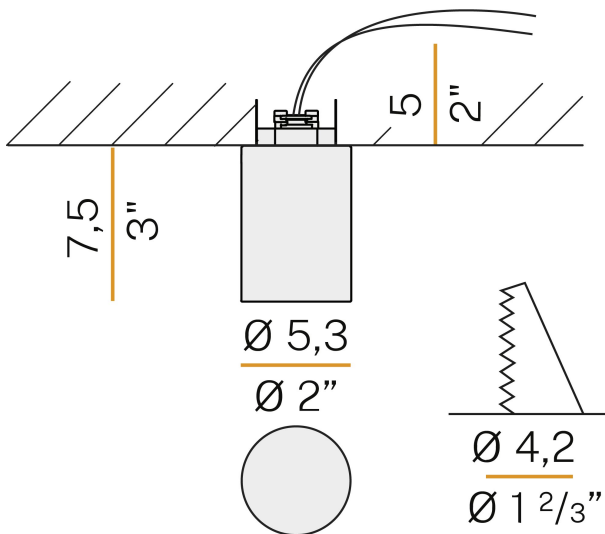

Technical drawing