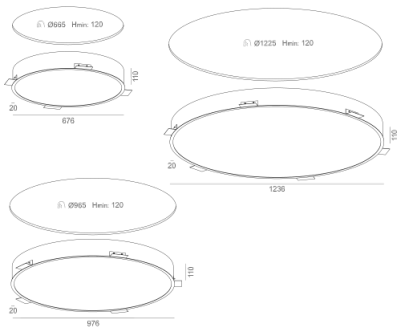

Last update on 2018-03-11 20:45. More details available at <https://www.aqform.com/en/BS1113>

BIG SIZE next round LED recessed

BIG SIZE next round LED wpuszczany

Category: recessed

Power dependent on version

Light source: LED, integrated

Dimming options: DALI, switchDIM, AQsmart

Integrated light source

Gear included.

4 power and luminous flux option.

Tolerance for dimensions ± 1 mm

Warranty period 5 years

AVAILABLE FINISHES:

STRUCTURE ADDITIONAL