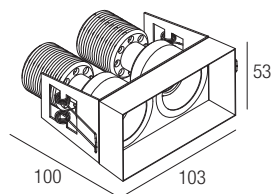

Supply current

250mA (V_i 2x37V)

Power

2x10W

Dimensions

Photometric diagrams

CCT/CRI/Flux (2x)

	CRI85	CRI93
2700K	890lm	840lm
3000K	1000lm	930lm
4000K	1040lm	960lm