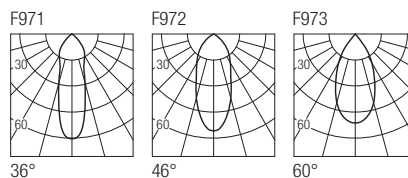

Supply current

250mA (V_i 2x37V)

Power

2x10W

Dimensions

Photometric diagrams

CCT/CRI/Flux (2x)

	CRI85	CRI93
2700K	890lm	840lm
3000K	1000lm	930lm
4000K	1040lm	960lm