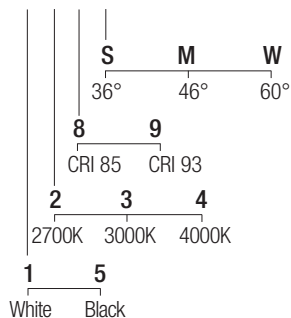

Code construction

MQX12 X X X X