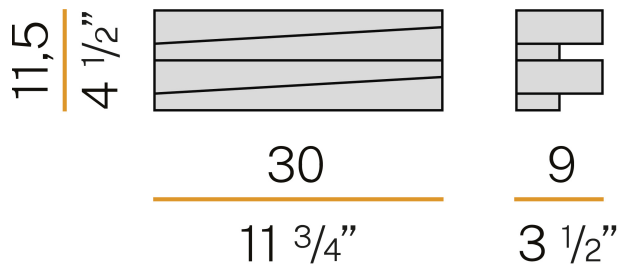

Technical drawing