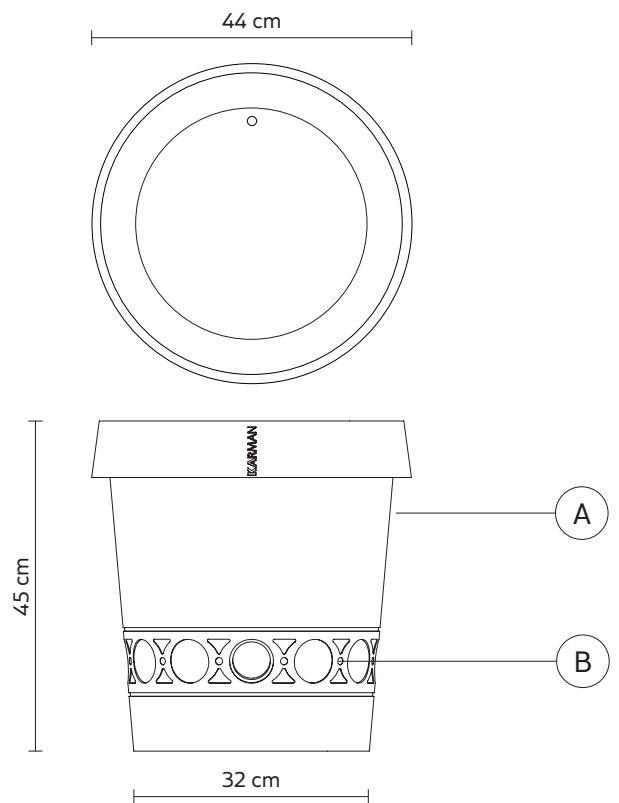

GERVASO floor lamp 3 lights 40°

Matteo Ugolini design

year 2017

DATA SHEET - HP147 7G EXT

STRUCTURE "A"

material	concrete	
colour	dove grey	

DIFFUSER "B"

material	frosted glass	
----------	---------------	---

ELECTRICAL CABLE

colour	black	
--------	-------	---

LIGHT BEAM

opening angle of the light 40°

ELECTRICAL SYSTEM

source	LED 3x12W, 1140lumen - 3000K class A+
--------	---

PACKAGING

nr. of collis	1
net weight/kg	30
gross weight/kg	
packaging/cm	

EMISSION OF LIGHT

one directional

CERTIFICATION

IEC	60598-1:2008
EN	60598-1:2008 + A11:2009

IP rate	IP45 - article Gervaso IP65 - light kit
LED	equipped

COLLECTION