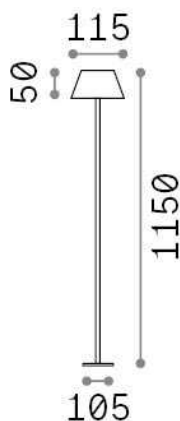

General info

Outdoor - Floor lamps

Ean	8021696328515
Item	PURE PT NERO
Installation	Floor lamps
Guarantee	5 years
Gross weight	1.76 kg
Volume	0.00576 m ³

Technical info

Net weight	1.58 kg
Insulation class	III
Protection index	IP54
Compliance	CE
Operating temperature	0° ~ +40 °C
Dimmer	1, Touch dimmer
Power output	3.7 V DC
	Integrated switch button Touch switch
Battery	YES
Power supply	Required, remoted, not included

Source info

Integrated source	Integrated LED module
Replaceable source	Replaceable (by qualified operators only)
Power	LED 1,5 W
Emission	Direct
Max consumption	max 1,50 W
Features LED	LED SMD
CCT LED	3000 K
Duration LED (t. 25°C)	30000 h
CRI	> 80
Light beam flux	230 lm
Useful light flux	170 lm
Photobiological risk	EXEMPT
Standby power	< 0.50 W
Bulb included	1 - E14 OLIVA 4W 3000K CRI80 SATIN