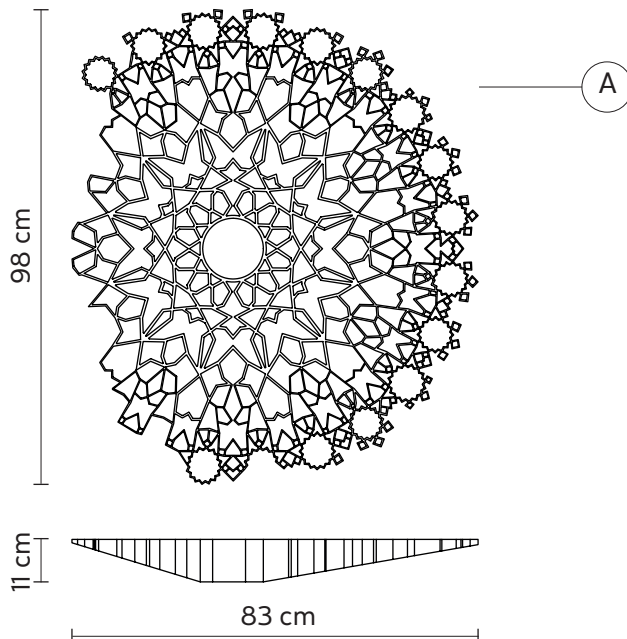

NOTREDAME ceiling lamp

Luca De Bona and Dario De Meo design

ООО "Мастерская светотехники
8 800 100 39 72
8 495 727 14 91
info@masv.ru
http://masv.ru

year 2016

TECHNICAL SHEET - PL130 3B INT

STRUCTURE "A"

material	techno polimer	
colour	white	

ELECTRICAL CABLE "C"

material	PVC	
colour	transparent	

ELECTRICAL SYSTEM

source	LED front 13W, 1520 lumen - 3000 K backlight 5W, 175 lumen - 3000 K dimnable - class A+

PACKAGING

nr. of collis	2
net weight/kg	8,35
gross weight/kg	12,2
packaging/cm	105x93x20