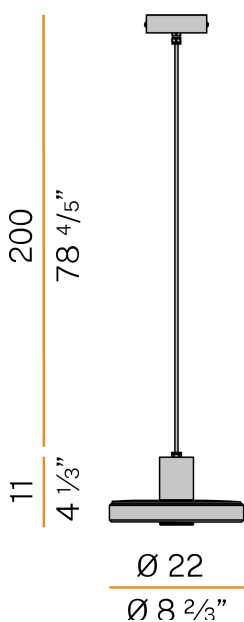

PANZERI

Venexia

220-240V AC ON-OFF
EL04816.022.0201

Data sheet

CODE	EL04816.022.0201
SYSTEM POWER CONSUMPTION	8W
EFFICACY	74.25lm/W
LIGHT SOURCE	LED
LIGHT SOURCE LIFETIME	L80 (B20) 80.000h
COLOUR TEMPERATURE	2700K Ra>80
LIGHT DISTRIBUTION	diffused
POWER SUPPLY	220-240V AC
FREQUENCY	50/60Hz
ELECTRICAL CONFIGURATION	ON-OFF
DRIVER	integrated included
NOMINAL LUMINOUS FLUX	930lm
LUMEN OUTPUT	594lm
EFFICIENCY	63.9%
WEIGHT	3.40 Kg
PROTECTION DEGREE	IP65
COLOUR TOLLERANCES	SDCM 3
SHOCK RESISTANCE RATING	IK06
PACKING DIMENSIONS	27,0 x 35,0 x 22,0 cm

Suspension lighting fixture for indoor or outdoor spaces, with direct light emission. Turned aluminium structure in corten, mat brass or micaceous grey polyacrylic paint. Transparent silicone gaskets. Screen in partially mat cast glass. Aluminium closing disk in polyacrylic paint. Nickelled brass M12 cable gland. Stainless steel screws. 2m (78,7") long suspension and power cable in neoprene. Power canopy with galvanized sheet metal ceiling bracket and die-cast aluminium covering in corten, mat brass or micaceous grey polyacrylic paint.

Technical drawing

Polar diagram