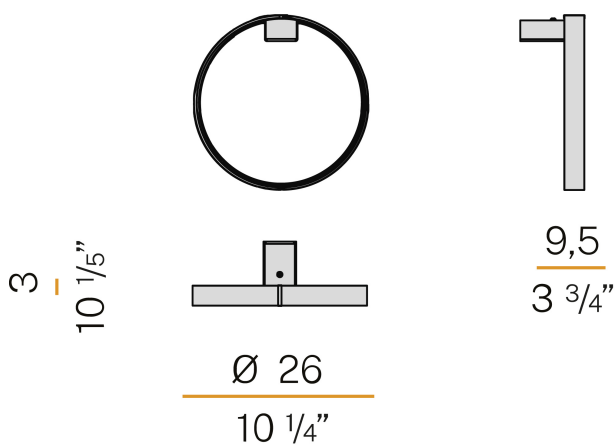

PANZERI

Zero Round

220-240V AC ON-OFF

A03302.025.0401

● black

Data sheet

CODE	A03302.025.0401
SYSTEM POWER CONSUMPTION	13W
EFFICACY	61.23lm/W
LIGHT SOURCE	LED
LIGHT SOURCE LIFETIME	L70 (B50) 60.000h
COLOUR TEMPERATURE	3000K Ra>90
LIGHT DISTRIBUTION	diffused
POWER SUPPLY	220-240V AC
FREQUENCY	50/60Hz
ELECTRICAL CONFIGURATION	ON-OFF
DRIVER	integrated included
NOMINAL LUMINOUS FLUX	1024lm
LUMEN OUTPUT	796lm
EFFICIENCY	77.7%
WEIGHT	0,62 Kg
PROTECTION DEGREE	IP40
COLOUR TOLLERANCES	SDCM 3
PACKING DIMENSIONS	31,0 x 31,0 x 20,0 cm

Wall lighting fixture for interiors, with direct and indirect light emission.
Pickled sheet metal wall bracket in polyacrylic paint.
Pickled sheet metal wall plate in polyacrylic paint.
Bended extruded aluminium structure in white, black, bronze, mat brass or titanium polyacrylic paint.
Extruded polycarbonate diffuser with opaline finish.

Technical drawing

Polar diagram