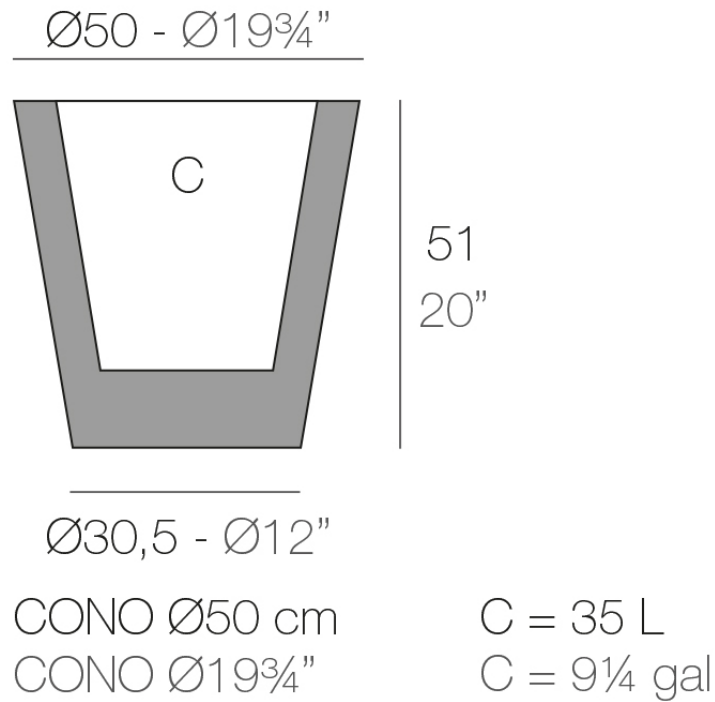

Info

Description

Pot made of polyethylene resin by rotational moulding. 100% Recyclable.
Item suitable for indoor and outdoor use. Available in different finishes.

Weight: 4.1 Kg

Finishes

finishes

BASIC

Ref. 40650A