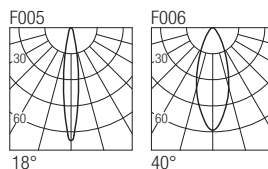

Supply current

350mA (V_i 2x8,7V)

Power

2x3W

Series wiring

Dimensions

Photometric diagrams

CCT/CRI/Flux (2x)