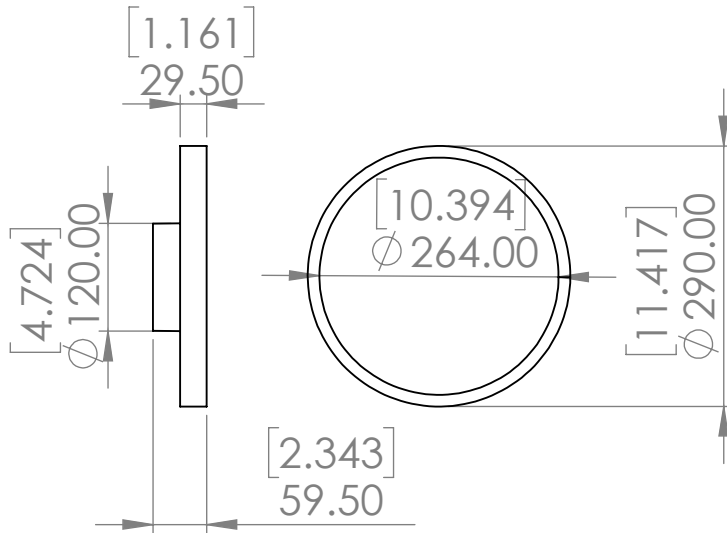

APPLIQUE HUBLLOT 295

Wall lamp HUBLLOT 295

Référence

WLHT295RO

Description

Corps en bronze patiné - Vernis protecteur - Diffuseur en albâtre
220-240V / 50-60hz / 24V - LED non remplaçable / 10W

Body lamp patinated bronze - Protective varnish - Alabaster diffuser
220-240V / 50-60hz / 24V - LED cannot be changed / 10W

Spécificité

Specificity

Sources Lumens	strip LED 24V
Lumens	630 lm (nominal)
Watts	10
Poids kg (lbs) Weight	5.4 (12)
Certificats Certificates	 
Standard	    
Options	   
Couleurs Colors	  
Variation Dimming	  

Spécificité

Specificity

Sources Lumens strip LED 24V

Lumens 440 lm (nominal)

Watts 7

Poids kg (lbs) 2.7 (6)
Weight

Certificats
Certificates

Standard