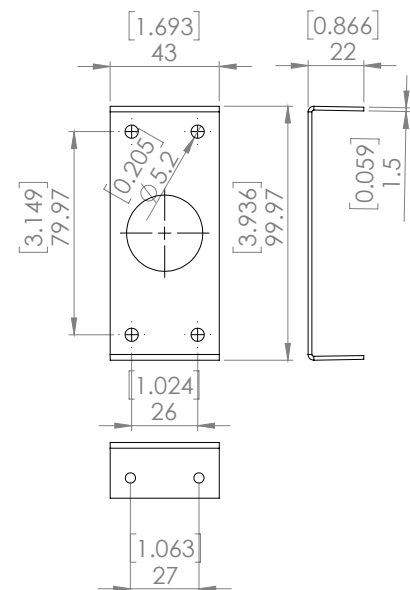

Fixation

Fixing