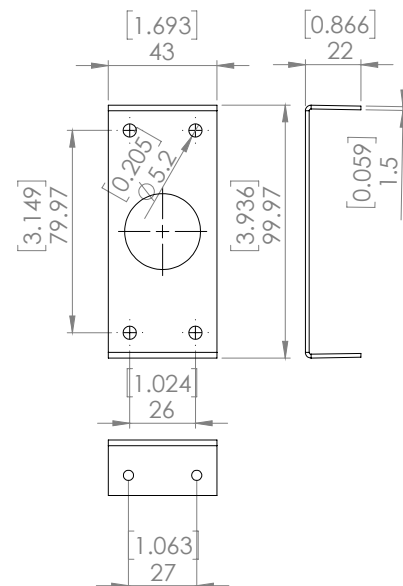

Fixation

Fixing

* Réglage atelier / Factory setting