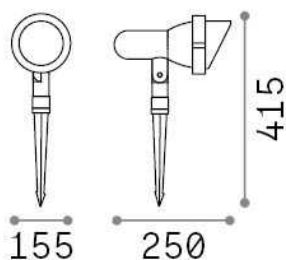

General info

Outdoor - Spotlights

Ean	8021696321622
Item	TERRA PR1 BIG COFFEE
Installation	Spotlights
Guarantee	5 years
Gross weight	1.6 kg
Volume	0.008628 m ³

Technical info

Net weight	1.23 kg
Insulation class	I
Protection index	IP65
Compliance	CE
Operating temperature	-15° ~ +45 °C
Dimmer	Determined by the light bulb
Power output	220-240 V AC
Power supply	Not required

Source info

Integrated source	Light bulb (not included)
Replaceable source	No
Power	E27 max 1 x 42 W
Emission	Direct
Max consumption	-