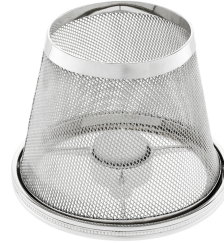

E I C H H O L T Z

25 YEARS OF LUXURY

SPECIFICATION SHEET

Item no.	110981
Item description	Candle Holder Shade Colindale nickel finish
Category	Accessories
Type	Candle holders
Country of origin	India

ITEM MEASUREMENTS (CM / KG)

Dimensions	∅ 16 x H. 13,5 cm for 40 mm tea light
Net weight	1

SPECIFICATIONS

Material(s)	Brass Aluminium
Finish(es)/colour(s)	Nickel finish Fits most candle holders
Suitable for	Indoor use only

PACKAGE INFORMATION (MTR/KG)

Package measurements	0,225 x 0,225 x 0,24
Volume	0,0122
Gross weight	1,00