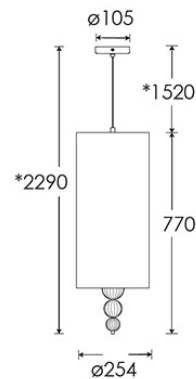

HEATHFIELD & CO

PRODUCT SPECIFICATION SHEET

Pendant | ALETTE SMOKE 10"

PENDANT

Material: Glass
Finish shown: Smoke
Metalwork: Polished Chrome
Code: PD-ALET-CHRO-SMOK-010

LAMPSHADE AS SHOWN

10" Drum Gilt Satin
Shade lining: Gold PVC

FLEX

1.5 metres of twisted flex with colour subject to shade colour.

SWITCHING & PLUG

Hardwired

WEIGHT

1.1 kg approx.

WARRANTY

12 Months

LAMPING

1 x E27 Lampholder - 40W max. LED bulb recommended.

FIXING NOTE

It is the buyer's responsibility to ensure that suitable fixings are used.

FINISHING NOTE

All our glasswork is hand blown and will vary from piece to piece - variations in form and proportion. Colour formation, pattern and finishing details are unique to each lamp and it is part of the charm that no two products are exactly the same.

Dimensions in mm and approximate
*Adjustable flex length

H&CO

Decorative lighting
for beautiful spaces

www.heathfield.co.uk | + 44 (0) 1732 350450 | sales@heathfield.co.uk

Unit 1, Priory Road, Tonbridge, Kent, TN9 2AF, United Kingdom