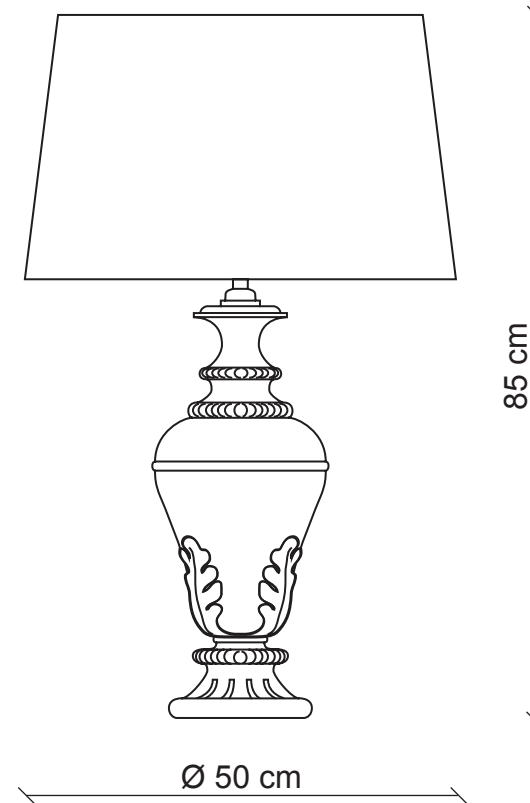

PATRIZIAGARGANTI

Firenze

BAGA XXI Century
LOVELY LIGHT

art. CM515

2 lights Ceramic table lamp

Finish: Leaden with silver details

Lampshades: Beige and black paper

Ø 50x42
H. 29

2x
100W E27
not supplied

m³ 0,43
Kg 4,2