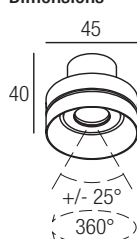

Supply current

350-500 mA (V, 2,9V)

Power

1-2 W

Series wiring

Dimensions

Photometric diagrams

CCT/CRI/Flux