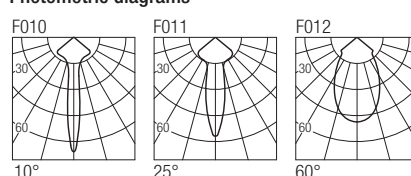

Supply current

350-500 mA (V, 2,9V)

Power

1-2 W

Series wiring

Dimensions

Photometric diagrams

CCT/CRI/Flux