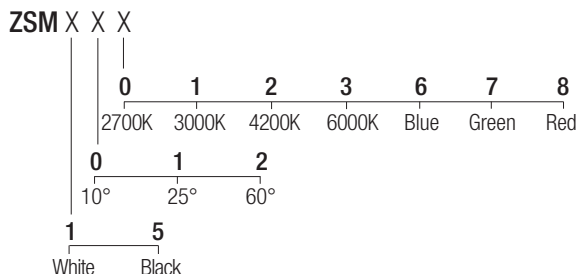

Code construction

Optionals

ZQM001 ZQM001B

White Black

Plasterboard recessing frame

AL7022

24VDC/500mA constant current converter

Drivers

350 mA		500 mA	
on/off	dimmable	on/off	dimmable
AL1034 (1..11) 30mm IP20	AL4000 (1..12) 72mm IP20 PUSH 1..10V	AL1074 (1..7) 30mm IP20	AL4010 (1..12) 72mm IP20 PUSH 1..10V
AL1035 (1..11) 40mm IP20	AL4051 (1..12) 72mm IP20 DALI	AL1077 (1..6) 40mm IP20	AL4151 (1..12) 72mm IP20 DALI
AL1037 (1..16) 55mm IP20 S.P.	AL4053 (1..12) 56mm IP20 PUSH IGBT-TRIAC	AL1084 (1..11) 55mm IP20 S.P.	AL4153 (1..12) 56mm IP20 PUSH IGBT-TRIAC
AL9011 (1..12) 44mm IP67	AL8035 (4..16) IP67 DALI	AL9051 (1..10) 44mm IP20	AL8050 (4..16) IP67 DALI