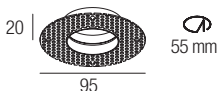

Optionals

ZQM001 ZQM001B

White Black

Plasterboard recessing frame