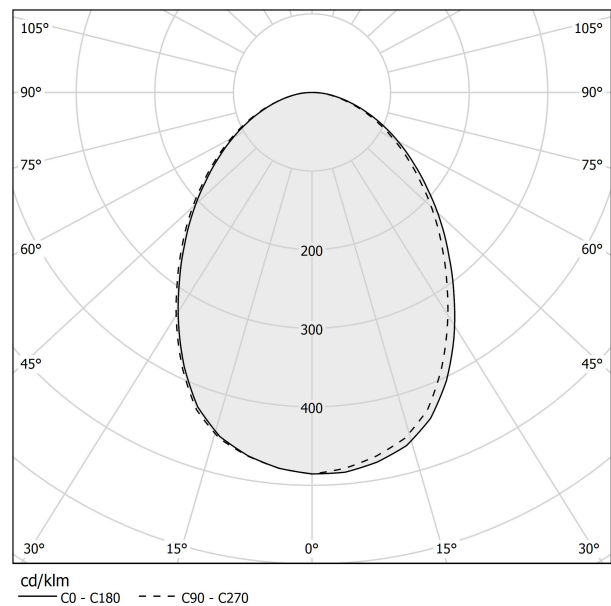

### Data sheet

CODE	M02519.085.0510
SYSTEM POWER CONSUMPTION	2,8W
EFFICACY	90.5lm/W
LIGHT SOURCE	LED
LIGHT SOURCE LIFETIME	L70 (B50) 60.000h
COLOUR TEMPERATURE	2700K Ra>90
LIGHT DISTRIBUTION	diffused
POWER SUPPLY	24V DC
DRIVER	remote not included
NOMINAL LUMINOUS FLUX	270lm
LUMEN OUTPUT	181lm
EFFICIENCY	67%
WEIGHT	0,64 Kg
PROTECTION DEGREE	IP40
COLOUR TOLLERANCES	SDCM 3
PACKING DIMENSIONS	5,0 x 105,0 x 10,0 cm

### Polar diagram