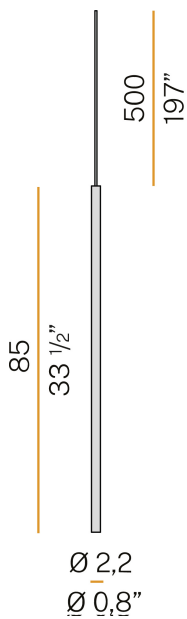

## To-be

24V DC  
M02519.085.0510

 mat brass

### Data sheet

CODE	M02519.085.0510
SYSTEM POWER CONSUMPTION	2,8W
EFFICACY	90.5lm/W
LIGHT SOURCE	LED
LIGHT SOURCE LIFETIME	L70 (B50) 60.000h
COLOUR TEMPERATURE	2700K Ra>90
LIGHT DISTRIBUTION	diffused
POWER SUPPLY	24V DC
DRIVER	remote not included
NOMINAL LUMINOUS FLUX	270lm
LUMEN OUTPUT	181lm
EFFICIENCY	67%
WEIGHT	0,64 Kg
PROTECTION DEGREE	IP40
COLOUR TOLLERANCES	SDCM 3
PACKING DIMENSIONS	5,0 x 105,0 x 10,0 cm

Multiple suspension lighting fixture for interiors, with direct light emission. Extruded aluminium structure in white, mat black, bronze or mat brass polyacrylic paint or with gold leaf coating. Extruded aluminium heat sink. Modelled polycarbonate diffuser with opaline finish. Turned brass end cap in polyacrylic paint. 5m (196,9") long suspension and power cable in transparent PVC. Provided without power canopy, complete with cable clamp on the cable's free extremity.

### Polar diagram