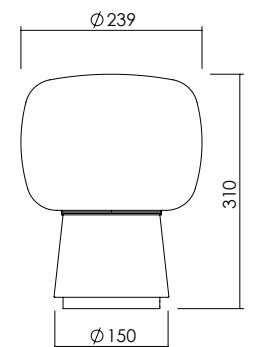

LIGHT SOURCE | FONTE LUMINOSA

DIMENSIONS | DIMENSIONI

G9 max 5W LED

IP20   

7155D0

FINISHES | FINITURE

CODE | CODICE

Body | Corpo