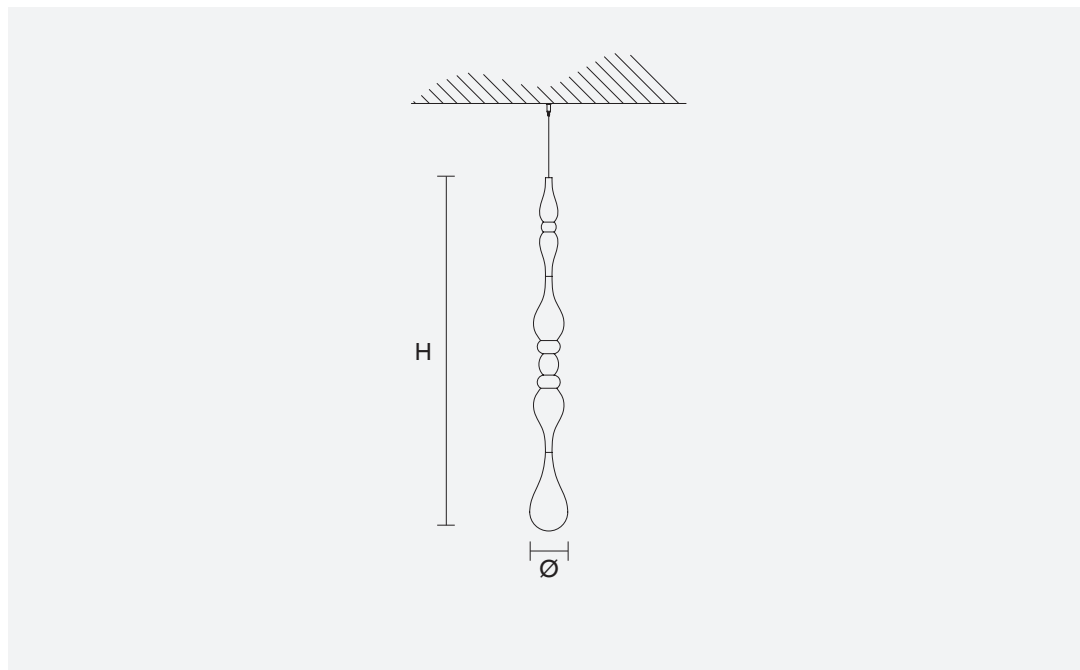

DROPOP LED B85

Design by: Cambia, Scatena, Turini

MASIERO

Installazione modulare, disponibile in 3 varianti: sospensione, plafoniera o decoro senza lampadina. Struttura in legno tornito, diffusore in metallo, illuminazione LED.

Modular Installation, available in 3 versions: suspension, ceiling or decoration without light. Turned wood frame, metal diffuser, LED bulb.

Modulare Installation, erhältlich in 3 Versionen: Aufhängung, Deckenbefestigung oder Dekoration ohne Lampen. Abgerundeter Holzrahmen, Metall-Diffusor, LED Lampen.

CE 

H 85 cm / 33.49"

Ø 9 cm / 3.54"

Nessuna luce / No light

* "UL" logo refers to articles which can be modified with UL-compliant components. The "UL" listing mark stands for tested and evaluated product to recognized us safety standards.