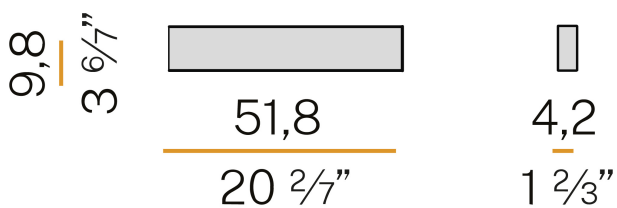

Technical drawing