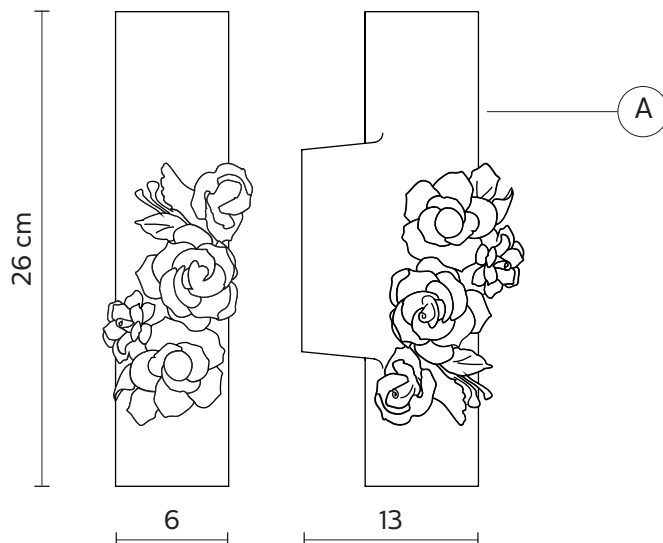

CAPODIMONTE wall lamp

Matteo Ugolini design

ООО "Мастерская светотехники
8 800 100 39 72
8 495 727 14 91
info@masv.ru
http://masv.ru

year 2016

TECHNICAL SHEET - AP129 1B INT

STRUCTURE "A"

material ceramic
colour white

ELECTRICAL SYSTEM

socket GU10
source max 1x35 w
energy class from E to A++

PACKAGING

nr. of collis 1
net weight/kg 0,8
gross weight/kg
packaging/cm

EMISSION OF LIGHT

unidirectional

direct
filtered
indirect
none