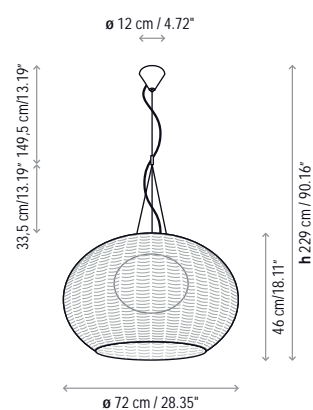

Name: Garota - P / 01

Design: Alex Fernández Camps / Gonzalo Milà / 2015

Typology: Outdoor floor

Environment: Outdoor

Technical description:

Low outdoor floor lamp with a tripod stand structure made of stainless steel 316 that can withstand exposure to the elements. Lamp shade is composed of hand wrapped polyethylene synthetic fiber over aluminum frame, available in different colors. Light source is protected by a frosted, polyethylene globe of medium density and UV protection. Electrical cord is protected with waterproof neoprene coating, and fixture is direct cord + plug with no switch

Voltage: 120V~60Hz

1 Box 34.25 x 34.25 x 28.35 inches

Vol.: 17.0958 ft³ Weight: 25.18 lbs

Certifications: IP-55

Photometrics made according to the position the lights are shown in the catalogue and price list.

Dry + wet location

Not Customizable

Measures

Garota - A / 01

Garota - PF / 01

Garota - PF / 02

Garota - Hang

Garota - S / 01

Garota - S / 02

Garota - Mini

Garota - P / 01

Garota - P / 02