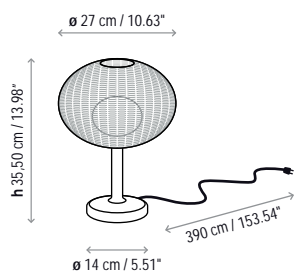

Name: Garota - P / 01

Design: Alex Fernández Camps / Gonzalo Milà / 2015

Typology: Outdoor floor

Environment: Outdoor

Technical description:

Low outdoor floor lamp with a tripod stand structure made of stainless steel 316 that can withstand exposure to the elements. Lamp shade is composed of hand wrapped polyethylene synthetic fiber over aluminum frame, available in different colors. Light source is protected by a frosted, polyethylene globe of medium density and UV protection. Electrical cord is protected with waterproof neoprene coating, and fixture is direct cord + plug with no switch

Voltage: 120V~60Hz

1 Box 34.25 x 34.25 x 28.35 inches

Vol.: 17.0958 ft³ Weight: 25.18 lbs

Certifications: IP-55

Photometrics made according to the position the lights are shown in the catalogue and price list.

Dry + wet location

Not Customizable

Measures

Garota - A / 01

Garota - PF / 01

Garota - PF / 02

Garota - Hang

Garota - S / 01

Garota - S / 02

Garota - Mini

Garota - P / 01

Garota - P / 02