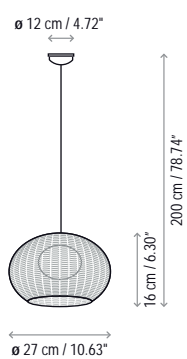

Name: Garota - P / 01

Design: Alex Fernández Camps / Gonzalo Milà / 2015

Typology: Outdoor floor

Environment: Outdoor

Technical description:

Low outdoor floor lamp with a tripod stand structure made of stainless steel 316 that can withstand exposure to the elements. Lamp shade is composed of hand wrapped polyethylene synthetic fiber over aluminum frame, available in different colors. Light source is protected by a frosted, polyethylene globe of medium density and UV protection. Electrical cord is protected with waterproof neoprene coating, and fixture is direct cord + plug with no switch

Voltage: 120V~60Hz

1 Box 34.25 x 34.25 x 28.35 inches

Vol.: 17.0958 ft³ Weight: 25.18 lbs

Certifications: IP-55

Photometrics made according to the position the lights are shown in the catalogue and price list.

Dry + wet location

Not Customizable

Measures

Garota - A / 01

Garota - PF / 01

Garota - PF / 02

Garota - Hang

Garota - S / 01

Garota - S / 02

Garota - Mini

Garota - P / 01

Garota - P / 02