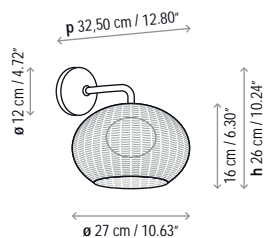

Name: Garota - P / 01

Design: Alex Fernández Camps / Gonzalo Milà / 2015

Typology: Outdoor floor

Environment: Outdoor

Technical description:

Low outdoor floor lamp with a tripod stand structure made of stainless steel 316 that can withstand exposure to the elements. Lamp shade is composed of hand wrapped polyethylene synthetic fiber over aluminum frame, available in different colors. Light source is protected by a frosted, polyethylene globe of medium density and UV protection. Electrical cord is protected with waterproof neoprene coating, and fixture is direct cord + plug with no switch

Voltage: 120V~60Hz

1 Box 34.25 x 34.25 x 28.35 inches

Vol.: 17.0958 ft³ Weight: 25.18 lbs

Certifications: IP-55

Photometrics made according to the position the lights are shown in the catalogue and price list.

Dry + wet location

Not Customizable

Measures

Garota - A / 01

Garota - PF / 01

Garota - PF / 02

Garota - Hang

Garota - S / 01