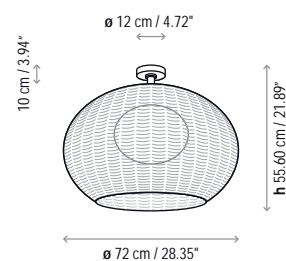

Name: Garota - P / 01

Design: Alex Fernández Camps / Gonzalo Milà / 2015

Typology: Outdoor floor

Environment: Outdoor

Technical description:

Low outdoor floor lamp with a tripod stand structure made of stainless steel 316 that can withstand exposure to the elements. Lamp shade is composed of hand wrapped polyethylene synthetic fiber over aluminum frame, available in different colors. Light source is protected by a frosted, polyethylene globe of medium density and UV protection. Electrical cord is protected with waterproof neoprene coating, and fixture is direct cord + plug with no switch

Voltage: 120V~60Hz

1 Box 34.25 x 34.25 x 28.35 inches

Vol.: 17.0958 ft³ Weight: 25.18 lbs

Certifications: IP-55

Photometrics made according to the position the lights are shown in the catalogue and price list.

Dry + wet location

Not Customizable

Measures

Garota - A / 01

Garota - PF / 01

Garota - PF / 02

Garota - Hang

Garota - S / 01

Garota - S / 02

Garota - Mini

Garota - P / 01

Garota - P / 02