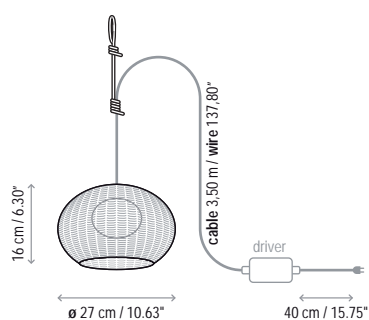

Name: Garota - P / 01

Design: Alex Fernández Camps / Gonzalo Milà / 2015

Typology: Outdoor floor

Environment: Outdoor

Technical description:

Low outdoor floor lamp with a tripod stand structure made of stainless steel 316 that can withstand exposure to the elements. Lamp shade is composed of hand wrapped polyethylene synthetic fiber over aluminum frame, available in different colors. Light source is protected by a frosted, polyethylene globe of medium density and UV protection. Electrical cord is protected with waterproof neoprene coating, and fixture is direct cord + plug with no switch

Voltage: 120V~60Hz

1 Box 34.25 x 34.25 x 28.35 inches

Vol.: 17.0958 ft³ Weight: 25.18 lbs

Certifications: IP-55

Photometrics made according to the position the lights are shown in the catalogue and price list.

Dry + wet location

Not Customizable

Measures

Garota - A / 01

Garota - PF / 01

Garota - PF / 02

Garota - Hang

Garota - S / 01

Garota - S / 02

Garota - Mini

Garota - P / 01

Garota - P / 02