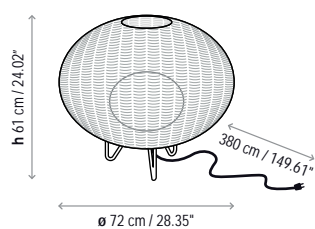

Name: Garota - P / 01

Design: Alex Fernández Camps / Gonzalo Milà / 2015

Typology: Outdoor floor

Environment: Outdoor

Technical description:

Low outdoor floor lamp with a tripod stand structure made of stainless steel 316 that can withstand exposure to the elements. Lamp shade is composed of hand wrapped polyethylene synthetic fiber over aluminum frame, available in different colors. Light source is protected by a frosted, polyethylene globe of medium density and UV protection. Electrical cord is protected with waterproof neoprene coating, and fixture is direct cord + plug with no switch

Voltage: 120V~60Hz

1 Box 34.25 x 34.25 x 28.35 inches

Vol.: 17.0958 ft³ Weight: 25.18 lbs

Certifications: IP-55

Photometrics made according to the position the lights are shown in the catalogue and price list.

Dry + wet location

Not Customizable

Measures

Garota - A / 01

Garota - PF / 01

Garota - PF / 02

Garota - Hang

Garota - S / 01

Garota - S / 02

Garota - Mini

Garota - P / 01

Garota - P / 02