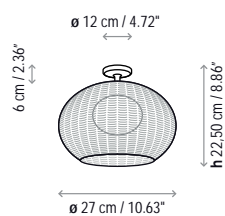

Name: Garota - P / 01

Design: Alex Fernández Camps / Gonzalo Milà / 2015

Typology: Outdoor floor

Environment: Outdoor

Technical description:

Low outdoor floor lamp with a tripod stand structure made of stainless steel 316 that can withstand exposure to the elements. Lamp shade is composed of hand wrapped polyethylene synthetic fiber over aluminum frame, available in different colors. Light source is protected by a frosted, polyethylene globe of medium density and UV protection. Electrical cord is protected with waterproof neoprene coating, and fixture is direct cord + plug with no switch

Voltage: 120V~60Hz

1 Box 34.25 x 34.25 x 28.35 inches

Vol.: 17.0958 ft³ Weight: 25.18 lbs

Certifications: IP-55

Photometrics made according to the position the lights are shown in the catalogue and price list.

Dry + wet location

Not Customizable

Measures

Garota - A / 01

Garota - PF / 01

Garota - PF / 02

Garota - Hang

Garota - S / 01

Garota - S / 02

Garota - Mini

Garota - P / 01

Garota - P / 02