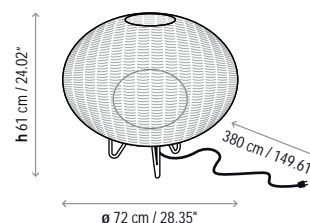

Name: Garota - P / 01

Design: Alex Fernández Camps / Gonzalo Milà / 2015

Typology: Outdoor floor

Environment: Outdoor

Technical description:

Low outdoor floor lamp with a tripod stand structure made of stainless steel 316 that can withstand exposure to the elements. Lamp shade is composed of hand wrapped polyethylene synthetic fiber over aluminum frame, available in different colors. Light source is protected by a frosted, polyethylene globe of medium density and UV protection. Electrical cord is protected with waterproof neoprene coating, and fixture is direct cord + plug with no switch

Voltage: 120V~60Hz

1 Box 34.25 x 34.25 x 28.35 inches

Vol.: 17.0958 ft³ Weight: 25.18 lbs

Certifications: IP-55

Photometrics made according to the position the lights are shown in the catalogue and price list.

Dry + wet location

Not Customizable

Measures

Garota - A / 01

Garota - PF / 01

Garota - PF / 02

Garota - Hang

Garota - S / 01