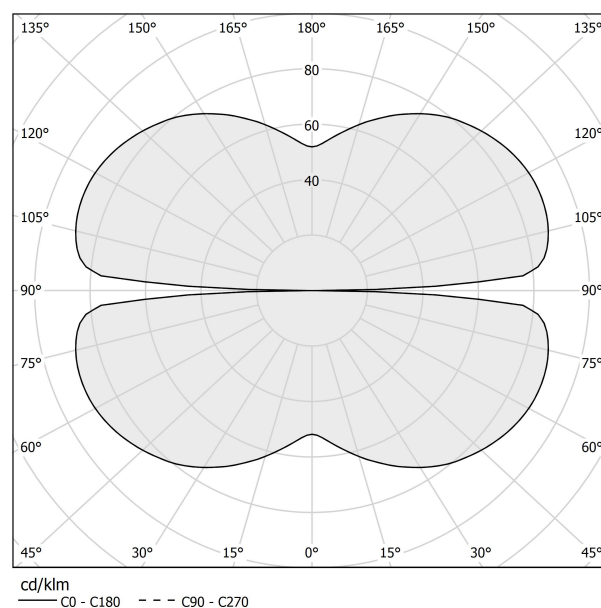

Polar diagram