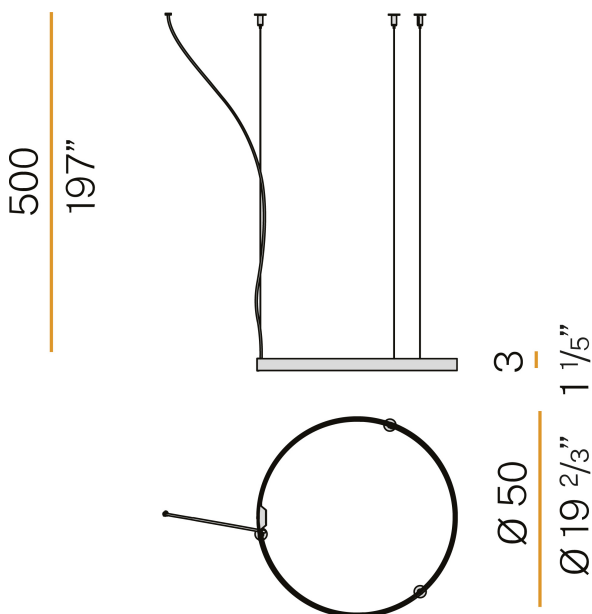

PANZERI

Zero Round

24V DC
M03301.050.0410

● white

Data sheet

CODE	M03301.050.0410
SYSTEM POWER CONSUMPTION	25W
EFFICACY	81.56lm/W
LIGHT SOURCE	LED
LIGHT SOURCE LIFETIME	L70 (B50) 60.000h
COLOUR TEMPERATURE	3000K Ra>90
LIGHT DISTRIBUTION	diffused
POWER SUPPLY	24V DC
DRIVER	remote not included
NOMINAL LUMINOUS FLUX	2835lm
LUMEN OUTPUT	2039lm
EFFICIENCY	71.9%
WEIGHT	0.83 Kg
PROTECTION DEGREE	IP20
COLOUR TOLLERANCES	SDCM 3
PACKING DIMENSIONS	58,0 x 58,0 x 10,0 cm

Extruded polycarbonate diffuser with opaline finish.

Suspension kit with griplocks and 5m (196,9") long steel cables.

5m (196,9") long power cable in transparent PVC.

Provided without power canopy.

Technical drawing

3.8
1 1/2"

39.5
15 1/2"