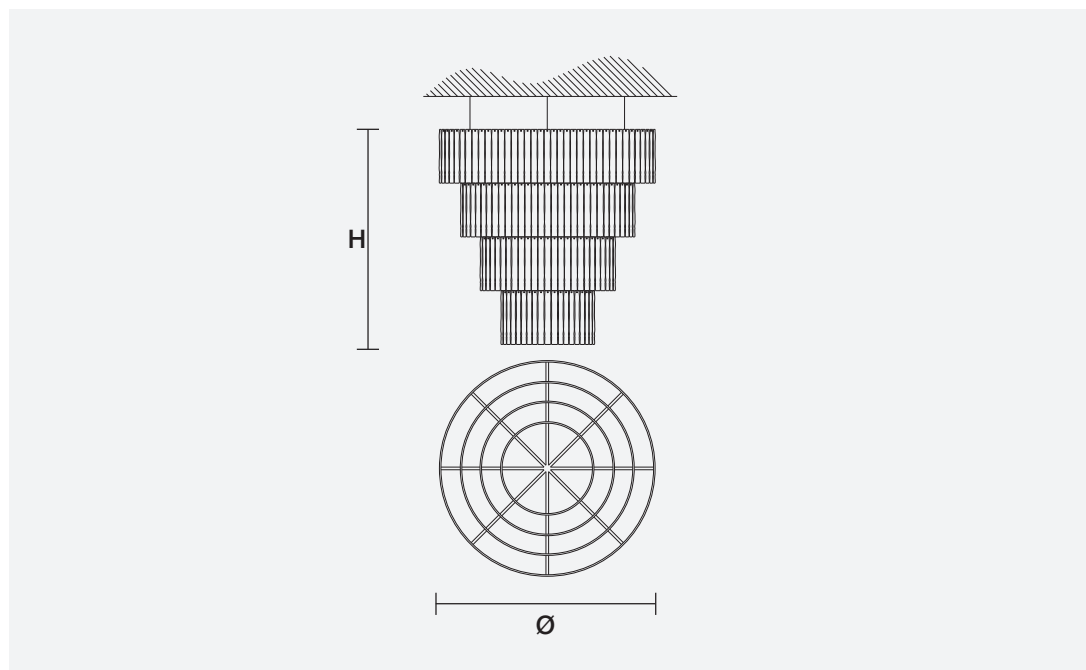

GRANIGLIA VE 1120 28

Design by: Studio Stile Masiero

Telaio in metallo verniciato,
diffusore in vetro in piastra lavorato
a mano con finitura "graniglia"

Painted metal frame, diffuser in home
made cast glass with "graniglia"
finishing.

H 150 cm
59.10"

Ø 170 cm
67.00"

Peso: 243 kg

 28 x E27 x 60W max
Incandescenza/Incandescent