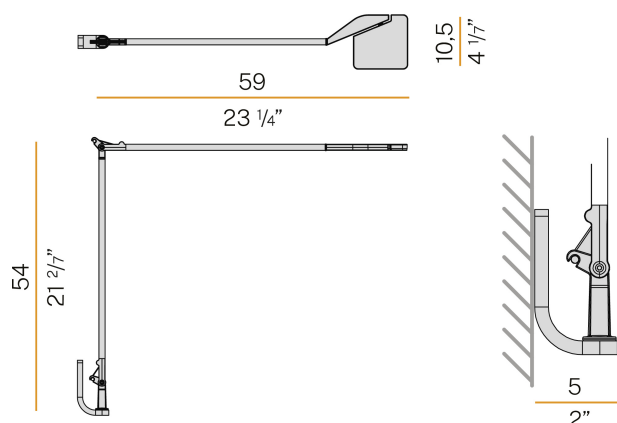

Technical drawing