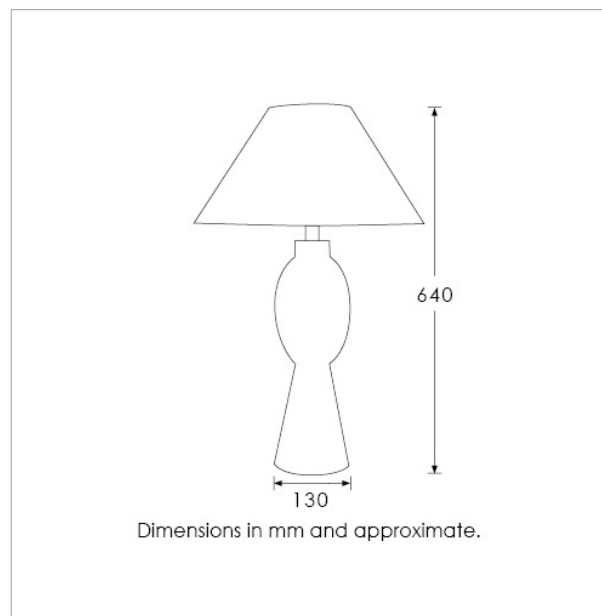

Heathfield&Co

Product Specification Sheet

TABLE LAMP | REMI

PRODUCT INFORMATION

Base Code: TL-REMI-ABRS-IVRY
Material: Ceramic
Finish shown: Ivory
Metalwork: Antique Brass
Lampshade: 16" Coolie / SH-16-COOL
Flex: UK & EU 1.5 metres of Ivory twisted flex /
US Ivory braided flex

TECHNICAL INFORMATION

Weight: 2.2kg / 4.8lbs
Plug: White 13amp UK plug /
White Schuko EU plug / White US polarised plug
Switching: White inline switch
Lamping: 1x E27 lampholder / 1x E26 US lampholder
60W max. LED lamps recommended.
Lamps not included

BASE HEIGHT: 440 mm / 17^{1/4}"
TOTAL HEIGHT: 640 mm / 25^{1/4}"
BASE WIDTH: 130 mm / 5"
SHADE WIDTH: 400 mm / 15^{3/4}"

UKCA / CE / UL COMPLIANT

WARRANTY

10 years*

FINISHING NOTE

The ceramic glazes that we have used on this lamp will create differences from piece to piece - variations in colour, formation and detailing. As such, it is part of the charm that no two products are exactly the same.

*Please refer to our Terms & Conditions for further information.

Dimensions in mm and approximate.

H&
CO

LIGHT BEYOND DESIGN