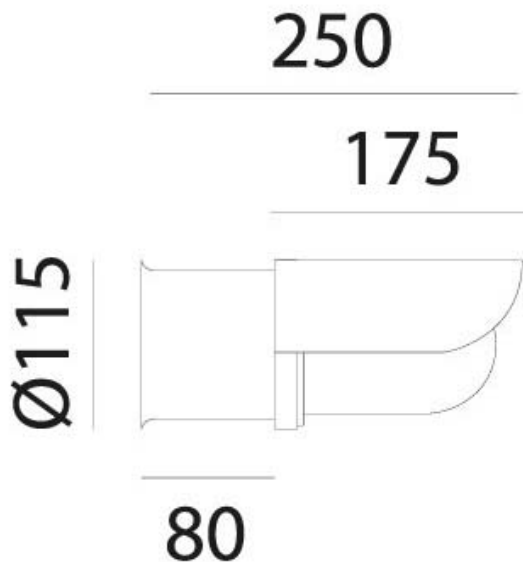

Tipologia: PARETE

Type: WALL LIGHT

Ambiente / Environment
OUTDOOR

Materiale: OTTONE - RAME - VETRO BIANCO
Material: BRASS - COPPER - WHITE GLASS

Finitura / Colore: OTTONE - RAME - VETRO BIANCO
Finishing / Color: BRASS - COPPER - WHITE GLASS

Fonte luminosa – Lighting Source:
1XMAX 57W E27

Voltaggio – Voltage
240V

Classe Energetica – Energetic Class
A++/E

PROTEZIONE IP – IP PROTECTION
IP44

PESO – WEIGHT
1,5Kg

Lampadina non inclusa
Light bulb not included